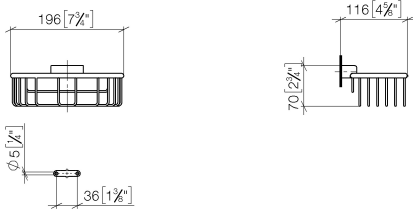

**Shower basket for wall mounting - Durabronz (23kt Gold)**

MADISON

83 290 970

- width 200mm
- height 70 mm
- 115mm projection

Fits: MADISON, MEM, TARA, CL.1, LISSÉ,  
VAIA, META, CYO

	Durabronz (23kt Gold)	83 290 970-09
	Chrome	83 290 970-00
	Brushed Platinum	83 290 970-06
	Platinum	83 290 970-08
	Dark Chrome	83 290 970-19
	Light Gold	83 290 970-26
	Brushed Light Gold	83 290 970-27
	Brushed Durabronz (23kt Gold)	83 290 970-28
	Matte Black	83 290 970-33
	Brushed Bronze	83 290 970-42
	Brushed Champagne (22kt Gold)	83 290 970-46
	Champagne (22kt Gold)	83 290 970-47
	Brushed Chrome	83 290 970-93
	Brushed Dark Platinum	83 290 970-99

83 290 970

mm [inches]

83 290 970

**Product version from 10/1/2023**

Parts for other finishes can be found here: [Chrome](#)

Shower basket for wall mounting - Durabross (23kt Gold)

MADISON

83 290 970