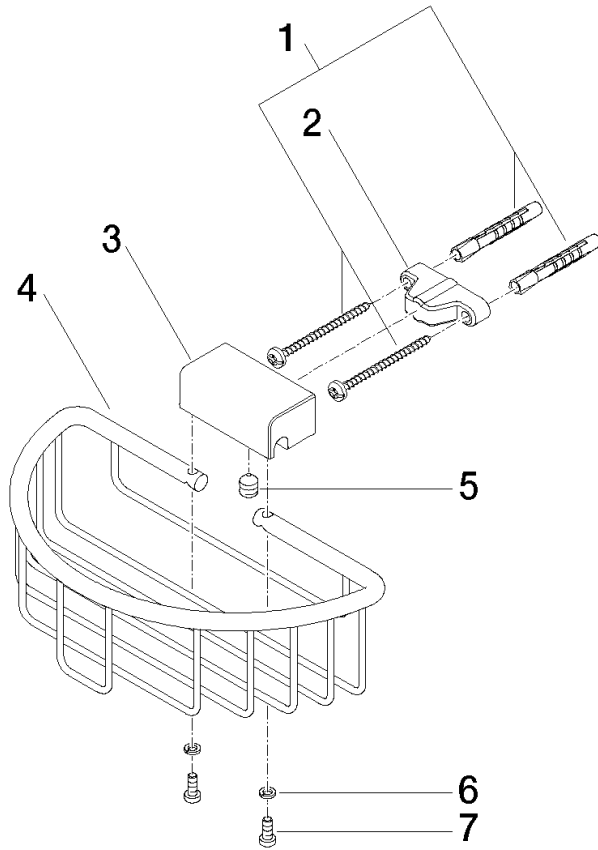

**Shower basket for wall mounting - Durabronz (23kt Gold)**

MADISON

83 290 970

- width 200mm
- height 70 mm
- 115mm projection

Fits: MADISON, MEM, TARA, CL.1, LISSÉ,  
VAIA, META, CYO

	Durabronz (23kt Gold)	83 290 970-09
	Chrome	83 290 970-00
	Brushed Platinum	83 290 970-06
	Platinum	83 290 970-08
	Dark Chrome	83 290 970-19
	Light Gold	83 290 970-26
	Brushed Light Gold	83 290 970-27
	Brushed Durabronz (23kt Gold)	83 290 970-28
	Matte Black	83 290 970-33
	Brushed Bronze	83 290 970-42
	Brushed Champagne (22kt Gold)	83 290 970-46
	Champagne (22kt Gold)	83 290 970-47
	Brushed Chrome	83 290 970-93
	Brushed Dark Platinum	83 290 970-99

83 290 970

mm [inches]

83 290 970

**Product version from 10/1/2023**

Parts for other finishes can be found here: [Chrome](#)

Shower basket for wall mounting - Durabross (23kt Gold)

MADISON

83 290 970

**Spare parts list**

**Product version from 10/1/2023**

No.	Item Number	Name	Quantity used	Delivery time
	05 30 31 025 00 90	fixing set	9	2