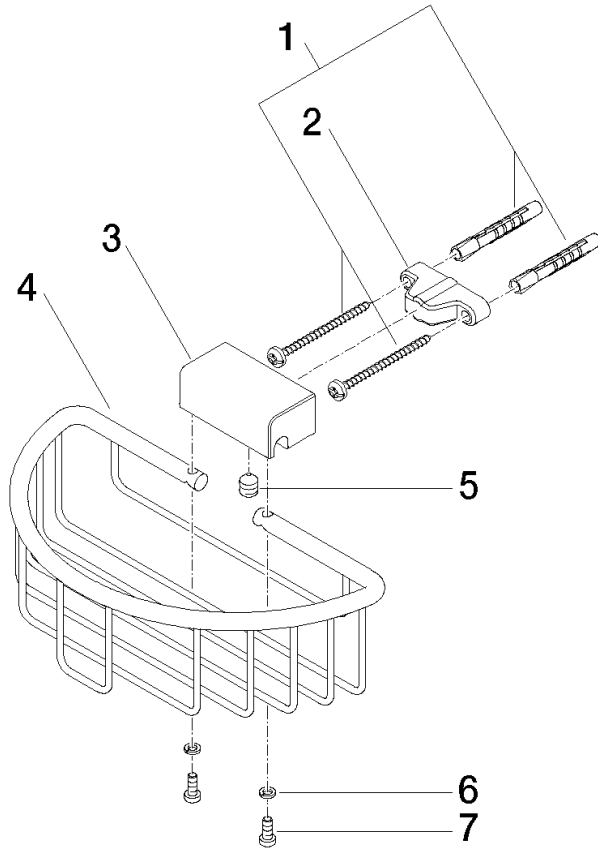

Shower basket for wall mounting - Dark Chrome

MADISON

83 290 970

- width 200mm
- height 70 mm
- 115mm projection

Fits: MADISON, MEM, TARA, CL.1, LISSÉ,
VAIA, META, CYO

| | | |
|--|-------------------------------|---------------|
|  | Dark Chrome | 83 290 970-19 |
|  | Chrome | 83 290 970-00 |
|  | Brushed Platinum | 83 290 970-06 |
|  | Platinum | 83 290 970-08 |
|  | Durabrand (23kt Gold) | 83 290 970-09 |
|  | Light Gold | 83 290 970-26 |
|  | Brushed Light Gold | 83 290 970-27 |
|  | Brushed Durabrand (23kt Gold) | 83 290 970-28 |
|  | Matte Black | 83 290 970-33 |
|  | Brushed Bronze | 83 290 970-42 |
|  | Brushed Champagne (22kt Gold) | 83 290 970-46 |
|  | Champagne (22kt Gold) | 83 290 970-47 |
|  | Brushed Chrome | 83 290 970-93 |
|  | Brushed Dark Platinum | 83 290 970-99 |

Shower basket for wall mounting - Dark Chrome

MADISON

83 290 970

mm [inches]

83 290 970

Parts for other finishes can be found here: [Chrome](#)

Shower basket for wall mounting - Dark Chrome

MADISON

83 290 970

Spare parts list