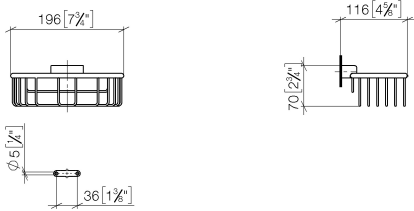

Shower basket for wall mounting - Dark Chrome

MADISON

83 290 970

- width 200mm
- height 70 mm
- 115mm projection

Fits: MADISON, MEM, TARA, CL.1, LISSÉ,
VAIA, META, CYO

| | | |
|--|-------------------------------|---------------|
|  | Dark Chrome | 83 290 970-19 |
|  | Chrome | 83 290 970-00 |
|  | Brushed Platinum | 83 290 970-06 |
|  | Platinum | 83 290 970-08 |
|  | Durabrand (23kt Gold) | 83 290 970-09 |
|  | Light Gold | 83 290 970-26 |
|  | Brushed Light Gold | 83 290 970-27 |
|  | Brushed Durabrand (23kt Gold) | 83 290 970-28 |
|  | Matte Black | 83 290 970-33 |
|  | Brushed Bronze | 83 290 970-42 |
|  | Brushed Champagne (22kt Gold) | 83 290 970-46 |
|  | Champagne (22kt Gold) | 83 290 970-47 |
|  | Brushed Chrome | 83 290 970-93 |
|  | Brushed Dark Platinum | 83 290 970-99 |

Shower basket for wall mounting - Dark Chrome

MADISON

83 290 970

mm [inches]

83 290 970

Parts for other finishes can be found here: [Chrome](#)

Shower basket for wall mounting - Dark Chrome

MADISON