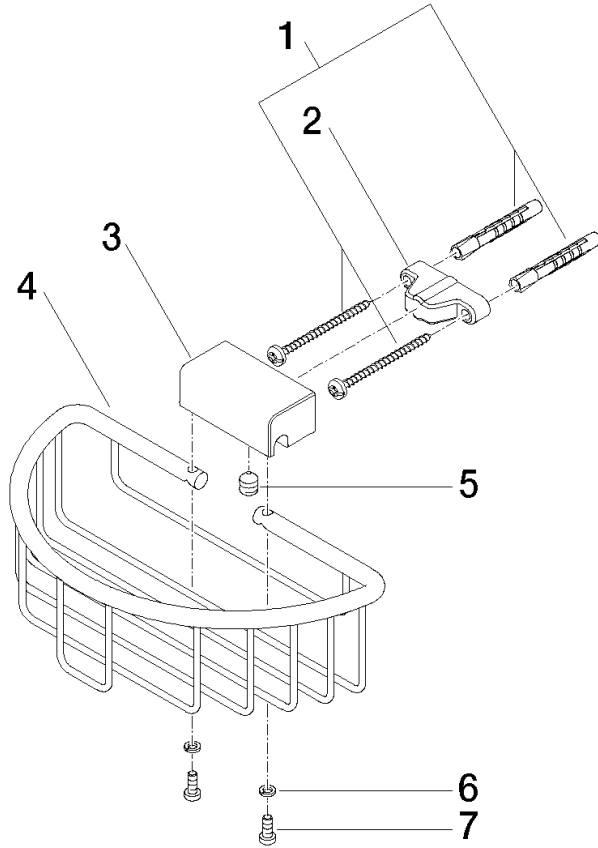

Shower basket for wall mounting - Light Gold

MADISON

83 290 970

- width 200mm
- height 70 mm
- 115mm projection

Fits: MADISON, MEM, TARA, CL.1, LISSÉ,  
VAIA, META, CYO

	Light Gold	83 290 970-26
	Chrome	83 290 970-00
	Brushed Platinum	83 290 970-06
	Platinum	83 290 970-08
	Durabronze (23kt Gold)	83 290 970-09
	Dark Chrome	83 290 970-19
	Brushed Light Gold	83 290 970-27
	Brushed Durabronze (23kt Gold)	83 290 970-28
	Matte Black	83 290 970-33
	Brushed Bronze	83 290 970-42
	Brushed Champagne (22kt Gold)	83 290 970-46
	Champagne (22kt Gold)	83 290 970-47
	Brushed Chrome	83 290 970-93
	Brushed Dark Platinum	83 290 970-99

83 290 970

mm [inches]

83 290 970

**Product version from 10/1/2023**

Parts for other finishes can be found here: [Chrome](#)

#### Product version from 10/1/2023

No.	Item Number	Name	Quantity used	Delivery time
	05 30 31 025 00 90	fixing set	9	2