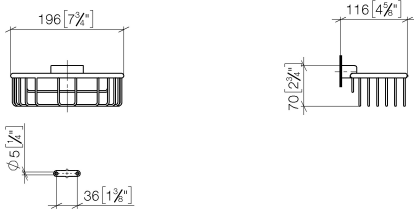

Shower basket for wall mounting - Light Gold

MADISON

83 290 970

- width 200mm
- height 70 mm
- 115mm projection

Fits: MADISON, MEM, TARA, CL.1, LISSÉ,  
VAIA, META, CYO

	Light Gold	83 290 970-26
	Chrome	83 290 970-00
	Brushed Platinum	83 290 970-06
	Platinum	83 290 970-08
	Durabronze (23kt Gold)	83 290 970-09
	Dark Chrome	83 290 970-19
	Brushed Light Gold	83 290 970-27
	Brushed Durabronze (23kt Gold)	83 290 970-28
	Matte Black	83 290 970-33
	Brushed Bronze	83 290 970-42
	Brushed Champagne (22kt Gold)	83 290 970-46
	Champagne (22kt Gold)	83 290 970-47
	Brushed Chrome	83 290 970-93
	Brushed Dark Platinum	83 290 970-99

83 290 970

mm [inches]

83 290 970

**Product version from 10/1/2023**

Parts for other finishes can be found here: [Chrome](#)