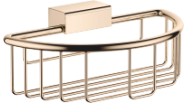

Shower basket for wall mounting - Light Gold

MADISON

83 290 970

- width 200mm
- height 70 mm
- 115mm projection

Fits: MADISON, MEM, TARA, CL.1, LISSÉ,  
VAIA, META, CYO

	Light Gold	83 290 970-26
	Chrome	83 290 970-00
	Brushed Platinum	83 290 970-06
	Platinum	83 290 970-08
	Durabronze (23kt Gold)	83 290 970-09
	Dark Chrome	83 290 970-19
	Brushed Light Gold	83 290 970-27
	Brushed Durabronze (23kt Gold)	83 290 970-28
	Matte Black	83 290 970-33
	Brushed Bronze	83 290 970-42
	Brushed Champagne (22kt Gold)	83 290 970-46
	Champagne (22kt Gold)	83 290 970-47
	Brushed Chrome	83 290 970-93
	Brushed Dark Platinum	83 290 970-99

83 290 970

mm [inches]

83 290 970

**Product version from 10/1/2023**

Parts for other finishes can be found here: [Chrome](#)

## Shower basket for wall mounting - Light Gold

MADISON

83 290 970