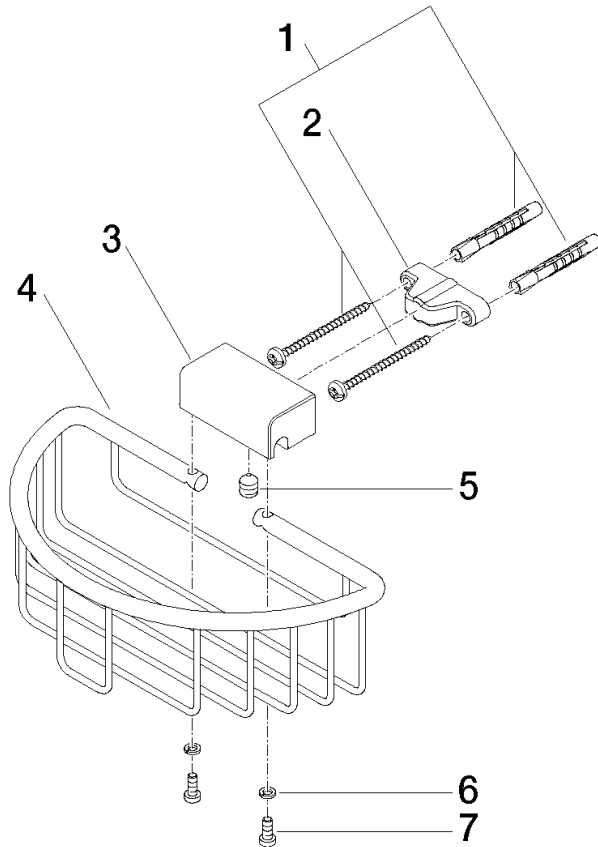

Shower basket for wall mounting - Brushed Light Gold

MADISON

83 290 970

- width 200mm
- height 70 mm
- 115mm projection

Fits: MADISON, MEM, TARA, CL.1, LISSÉ,
VAIA, META, CYO

	Brushed Light Gold	83 290 970-27
	Chrome	83 290 970-00
	Brushed Platinum	83 290 970-06
	Platinum	83 290 970-08
	Durabronze (23kt Gold)	83 290 970-09
	Dark Chrome	83 290 970-19
	Light Gold	83 290 970-26
	Brushed Durabronze (23kt Gold)	83 290 970-28
	Matte Black	83 290 970-33
	Brushed Bronze	83 290 970-42
	Brushed Champagne (22kt Gold)	83 290 970-46
	Champagne (22kt Gold)	83 290 970-47
	Brushed Chrome	83 290 970-93
	Brushed Dark Platinum	83 290 970-99

83 290 970

mm [inches]

83 290 970

Product version from 10/1/2023

Parts for other finishes can be found here: [Chrome](#)

Shower basket for wall mounting - Brushed Light Gold

MADISON

83 290 970

Spare parts list

Product version from 10/1/2023

No.	Item Number	Name	Quantity used	Delivery time
	05 30 31 025 00 90	fixing set	9	2