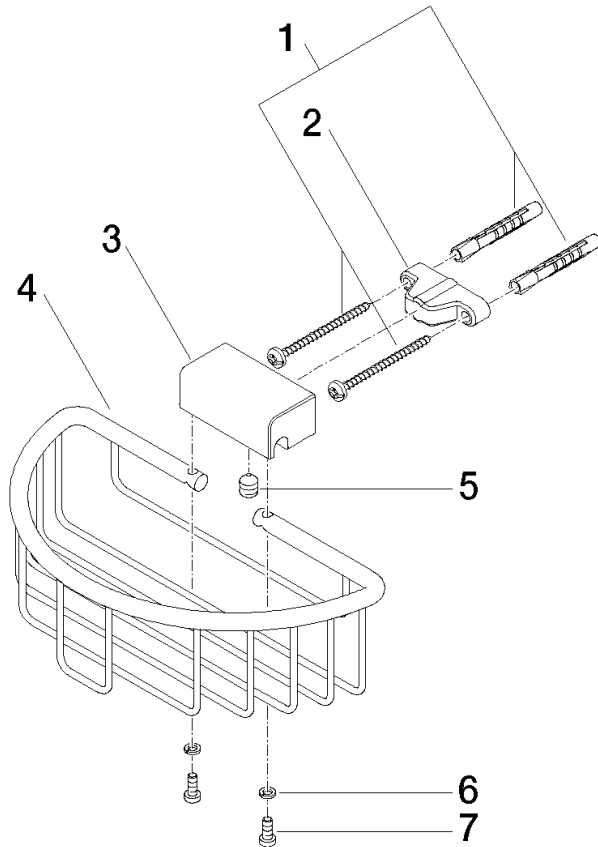

Shower basket for wall mounting - Brushed Durabronze (23kt Gold)

MADISON

83 290 970

- width 200mm
- height 70 mm
- 115mm projection

Fits: MADISON, MEM, TARA, CL.1, LISSÉ,
VAIA, META, CYO

	Brushed Durabronze (23kt Gold)	83 290 970-28
	Chrome	83 290 970-00
	Brushed Platinum	83 290 970-06
	Platinum	83 290 970-08
	Durabronze (23kt Gold)	83 290 970-09
	Dark Chrome	83 290 970-19
	Light Gold	83 290 970-26
	Brushed Light Gold	83 290 970-27
	Matte Black	83 290 970-33
	Brushed Bronze	83 290 970-42
	Brushed Champagne (22kt Gold)	83 290 970-46
	Champagne (22kt Gold)	83 290 970-47
	Brushed Chrome	83 290 970-93
	Brushed Dark Platinum	83 290 970-99

Shower basket for wall mounting - Brushed Durabronz (23kt Gold)

MADISON

83 290 970

mm [inches]

83 290 970

Product version from 10/1/2023

Parts for other finishes can be found here: [Chrome](#)

Shower basket for wall mounting - Brushed Durabrass (23kt Gold)

MADISON

83 290 970

Spare parts list

Product version from 10/1/2023

No.	Item Number	Name	Quantity used	Delivery time
	05 30 31 025 00 90	fixing set	9	2