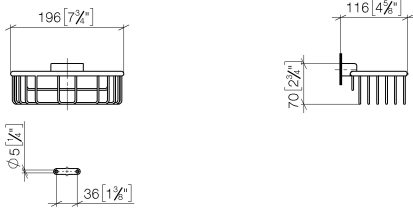

Shower basket for wall mounting - Matte Black

MADISON

83 290 970

- width 200mm
- height 70 mm
- 115mm projection

Fits: MADISON, MEM, TARA, CL.1, LISSÉ,
VAIA, META, CYO

	Matte Black	83 290 970-33
	Chrome	83 290 970-00
	Brushed Platinum	83 290 970-06
	Platinum	83 290 970-08
	Durabrand (23kt Gold)	83 290 970-09
	Dark Chrome	83 290 970-19
	Light Gold	83 290 970-26
	Brushed Light Gold	83 290 970-27
	Brushed Durabrand (23kt Gold)	83 290 970-28
	Brushed Bronze	83 290 970-42
	Brushed Champagne (22kt Gold)	83 290 970-46
	Champagne (22kt Gold)	83 290 970-47
	Brushed Chrome	83 290 970-93
	Brushed Dark Platinum	83 290 970-99

83 290 970

mm [inches]

83 290 970

Product version from 10/1/2023

Parts for other finishes can be found here: [Chrome](#)

Shower basket for wall mounting - Matte Black

MADISON

83 290 970