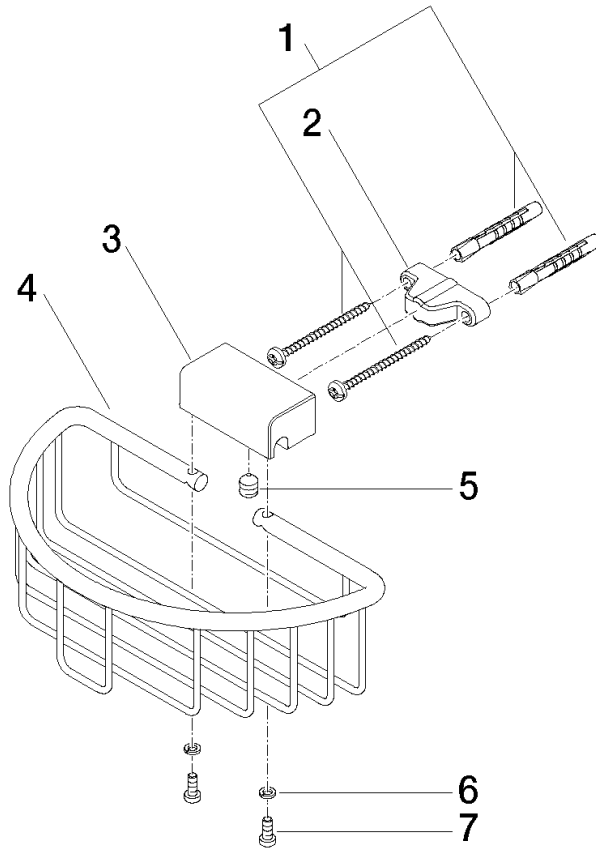

Shower basket for wall mounting - Matte Black

MADISON

83 290 970

- width 200mm
- height 70 mm
- 115mm projection

Fits: MADISON, MEM, TARA, CL.1, LISSÉ,
VAIA, META, CYO

	Matte Black	83 290 970-33
	Chrome	83 290 970-00
	Brushed Platinum	83 290 970-06
	Platinum	83 290 970-08
	Durabrand (23kt Gold)	83 290 970-09
	Dark Chrome	83 290 970-19
	Light Gold	83 290 970-26
	Brushed Light Gold	83 290 970-27
	Brushed Durabrand (23kt Gold)	83 290 970-28
	Brushed Bronze	83 290 970-42
	Brushed Champagne (22kt Gold)	83 290 970-46
	Champagne (22kt Gold)	83 290 970-47
	Brushed Chrome	83 290 970-93
	Brushed Dark Platinum	83 290 970-99

83 290 970

mm [inches]

83 290 970

Product version from 10/1/2023

Parts for other finishes can be found here: [Chrome](#)

Shower basket for wall mounting - Matte Black

MADISON

83 290 970

Spare parts list

Product version from 10/1/2023

No.	Item Number	Name	Quantity used	Delivery time
	05 30 31 025 00 90	fixing set	9	2