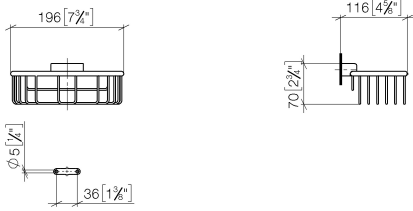

Shower basket for wall mounting - Brushed Bronze

MADISON

83 290 970

- width 200mm
- height 70 mm
- 115mm projection

Fits: MADISON, MEM, TARA, CL.1, LISSÉ,
VAIA, META, CYO

	Brushed Bronze	83 290 970-42
	Chrome	83 290 970-00
	Brushed Platinum	83 290 970-06
	Platinum	83 290 970-08
	Durabronze (23kt Gold)	83 290 970-09
	Dark Chrome	83 290 970-19
	Light Gold	83 290 970-26
	Brushed Light Gold	83 290 970-27
	Brushed Durabronze (23kt Gold)	83 290 970-28
	Matte Black	83 290 970-33
	Brushed Champagne (22kt Gold)	83 290 970-46
	Champagne (22kt Gold)	83 290 970-47
	Brushed Chrome	83 290 970-93
	Brushed Dark Platinum	83 290 970-99

Shower basket for wall mounting - Brushed Bronze

MADISON

83 290 970

mm [inches]

83 290 970

Product version from 10/1/2023

Parts for other finishes can be found here: [Chrome](#)

Shower basket for wall mounting - Brushed Bronze

MADISON

83 290 970

Spare parts list

Product version from 10/1/2023

No.	Item Number	Name	Quantity used	Delivery time
	05 30 31 025 00 90	fixing set	9	2