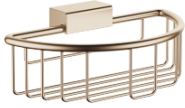

Shower basket for wall mounting - Brushed Champagne (22kt Gold)

MADISON

83 290 970

- width 200mm
- height 70 mm
- 115mm projection

Fits: MADISON, MEM, TARA, CL.1, LISSÉ,
VAIA, META, CYO

	Brushed Champagne (22kt Gold)	83 290 970-46
	Chrome	83 290 970-00
	Brushed Platinum	83 290 970-06
	Platinum	83 290 970-08
	Durabrand (23kt Gold)	83 290 970-09
	Dark Chrome	83 290 970-19
	Light Gold	83 290 970-26
	Brushed Light Gold	83 290 970-27
	Brushed Durabrand (23kt Gold)	83 290 970-28
	Matte Black	83 290 970-33
	Brushed Bronze	83 290 970-42
	Champagne (22kt Gold)	83 290 970-47
	Brushed Chrome	83 290 970-93
	Brushed Dark Platinum	83 290 970-99

83 290 970

mm [inches]

83 290 970

Product version from 10/1/2023

Parts for other finishes can be found here: [Chrome](#)

Shower basket for wall mounting - Brushed Champagne (22kt Gold)

MADISON

83 290 970