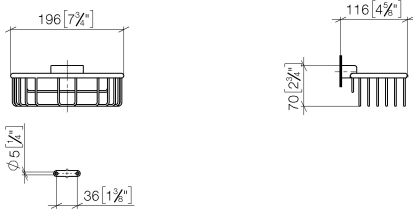

Shower basket for wall mounting - Brushed Champagne (22kt Gold)

MADISON

83 290 970

- width 200mm
- height 70 mm
- 115mm projection

Fits: MADISON, MEM, TARA, CL.1, LISSÉ,
VAIA, META, CYO

	Brushed Champagne (22kt Gold)	83 290 970-46
	Chrome	83 290 970-00
	Brushed Platinum	83 290 970-06
	Platinum	83 290 970-08
	Durabrand (23kt Gold)	83 290 970-09
	Dark Chrome	83 290 970-19
	Light Gold	83 290 970-26
	Brushed Light Gold	83 290 970-27
	Brushed Durabrand (23kt Gold)	83 290 970-28
	Matte Black	83 290 970-33
	Brushed Bronze	83 290 970-42
	Champagne (22kt Gold)	83 290 970-47
	Brushed Chrome	83 290 970-93
	Brushed Dark Platinum	83 290 970-99

83 290 970

mm [inches]

83 290 970

Product version from 10/1/2023

Parts for other finishes can be found here: [Chrome](#)

Shower basket for wall mounting - Brushed Champagne (22kt Gold)

MADISON

83 290 970