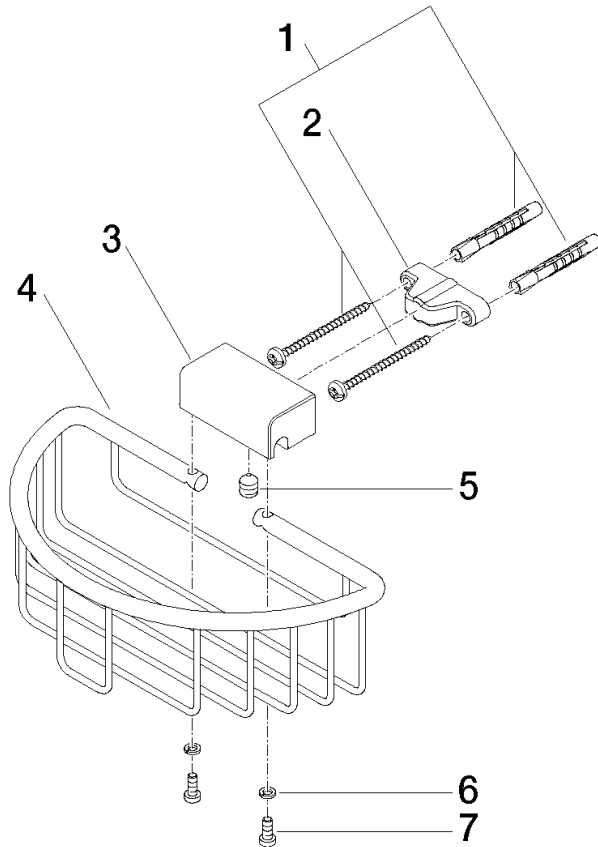

Shower basket for wall mounting - Brushed Champagne (22kt Gold)

MADISON

83 290 970

- width 200mm
- height 70 mm
- 115mm projection

Fits: MADISON, MEM, TARA, CL.1, LISSÉ,
VAIA, META, CYO

	Brushed Champagne (22kt Gold)	83 290 970-46
	Chrome	83 290 970-00
	Brushed Platinum	83 290 970-06
	Platinum	83 290 970-08
	Durabrand (23kt Gold)	83 290 970-09
	Dark Chrome	83 290 970-19
	Light Gold	83 290 970-26
	Brushed Light Gold	83 290 970-27
	Brushed Durabrand (23kt Gold)	83 290 970-28
	Matte Black	83 290 970-33
	Brushed Bronze	83 290 970-42
	Champagne (22kt Gold)	83 290 970-47
	Brushed Chrome	83 290 970-93
	Brushed Dark Platinum	83 290 970-99

83 290 970

mm [inches]

83 290 970

Product version from 10/1/2023

Parts for other finishes can be found here: [Chrome](#)

Shower basket for wall mounting - Brushed Champagne (22kt Gold)

MADISON

83 290 970

Spare parts list

Product version from 10/1/2023

No.	Item Number	Name	Quantity used	Delivery time
	05 30 31 025 00 90	fixing set	9	2