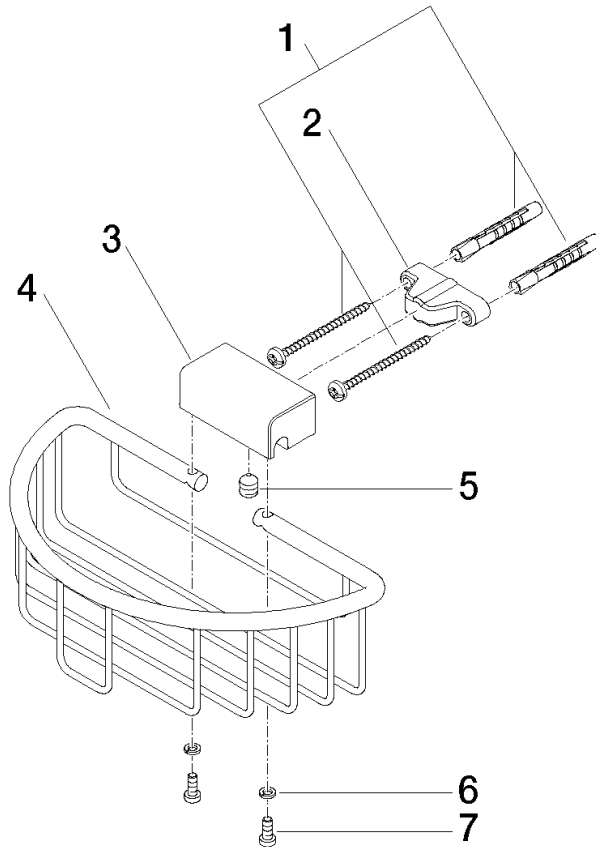

Shower basket for wall mounting - Champagne (22kt Gold)

MADISON

83 290 970

- width 200mm
- height 70 mm
- 115mm projection

Fits: MADISON, MEM, TARA, CL.1, LISSÉ,
VAIA, META, CYO

	Champagne (22kt Gold)	83 290 970-47
	Chrome	83 290 970-00
	Brushed Platinum	83 290 970-06
	Platinum	83 290 970-08
	Durabrand (23kt Gold)	83 290 970-09
	Dark Chrome	83 290 970-19
	Light Gold	83 290 970-26
	Brushed Light Gold	83 290 970-27
	Brushed Durabrand (23kt Gold)	83 290 970-28
	Matte Black	83 290 970-33
	Brushed Bronze	83 290 970-42
	Brushed Champagne (22kt Gold)	83 290 970-46
	Brushed Chrome	83 290 970-93
	Brushed Dark Platinum	83 290 970-99

83 290 970

mm [inches]

83 290 970

Product version from 10/1/2023

Parts for other finishes can be found here: [Chrome](#)

Shower basket for wall mounting - Champagne (22kt Gold)

MADISON

83 290 970

Spare parts list

Product version from 10/1/2023

No.	Item Number	Name	Quantity used	Delivery time
	05 30 31 025 00 90	fixing set	9	2