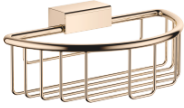

Shower basket for wall mounting - Champagne (22kt Gold)

MADISON

83 290 970

- width 200mm
- height 70 mm
- 115mm projection

Fits: MADISON, MEM, TARA, CL.1, LISSÉ,
VAIA, META, CYO

	Champagne (22kt Gold)	83 290 970-47
	Chrome	83 290 970-00
	Brushed Platinum	83 290 970-06
	Platinum	83 290 970-08
	Durabrand (23kt Gold)	83 290 970-09
	Dark Chrome	83 290 970-19
	Light Gold	83 290 970-26
	Brushed Light Gold	83 290 970-27
	Brushed Durabrand (23kt Gold)	83 290 970-28
	Matte Black	83 290 970-33
	Brushed Bronze	83 290 970-42
	Brushed Champagne (22kt Gold)	83 290 970-46
	Brushed Chrome	83 290 970-93
	Brushed Dark Platinum	83 290 970-99

83 290 970

mm [inches]

83 290 970

Product version from 10/1/2023

Parts for other finishes can be found here: [Chrome](#)

Shower basket for wall mounting - Champagne (22kt Gold)

MADISON

83 290 970