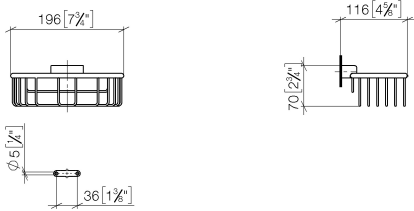

Shower basket for wall mounting - Champagne (22kt Gold)

MADISON

83 290 970

- width 200mm
- height 70 mm
- 115mm projection

Fits: MADISON, MEM, TARA, CL.1, LISSÉ,
VAIA, META, CYO

	Champagne (22kt Gold)	83 290 970-47
	Chrome	83 290 970-00
	Brushed Platinum	83 290 970-06
	Platinum	83 290 970-08
	Durabrand (23kt Gold)	83 290 970-09
	Dark Chrome	83 290 970-19
	Light Gold	83 290 970-26
	Brushed Light Gold	83 290 970-27
	Brushed Durabrand (23kt Gold)	83 290 970-28
	Matte Black	83 290 970-33
	Brushed Bronze	83 290 970-42
	Brushed Champagne (22kt Gold)	83 290 970-46
	Brushed Chrome	83 290 970-93
	Brushed Dark Platinum	83 290 970-99

83 290 970

mm [inches]

83 290 970

Product version from 10/1/2023

Parts for other finishes can be found here: [Chrome](#)

Shower basket for wall mounting - Champagne (22kt Gold)

MADISON

83 290 970