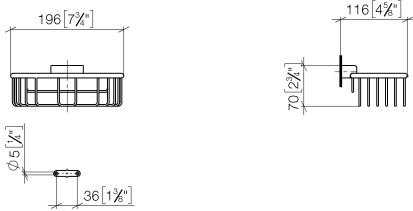

**Shower basket for wall mounting - Brushed Chrome**

MADISON

83 290 970

- width 200mm
- height 70 mm
- 115mm projection

Fits: MADISON, MEM, TARA, CL.1, LISSÉ,  
VAIA, META, CYO

	Brushed Chrome	83 290 970-93
	Chrome	83 290 970-00
	Brushed Platinum	83 290 970-06
	Platinum	83 290 970-08
	Durabress (23kt Gold)	83 290 970-09
	Dark Chrome	83 290 970-19
	Light Gold	83 290 970-26
	Brushed Light Gold	83 290 970-27
	Brushed Durabress (23kt Gold)	83 290 970-28
	Matte Black	83 290 970-33
	Brushed Bronze	83 290 970-42
	Brushed Champagne (22kt Gold)	83 290 970-46
	Champagne (22kt Gold)	83 290 970-47
	Brushed Dark Platinum	83 290 970-99

# Shower basket for wall mounting - Brushed Chrome

MADISON

83 290 970

mm [inches]

83 290 970

**Product version from 10/1/2023**

Parts for other finishes can be found here: [Chrome](#)