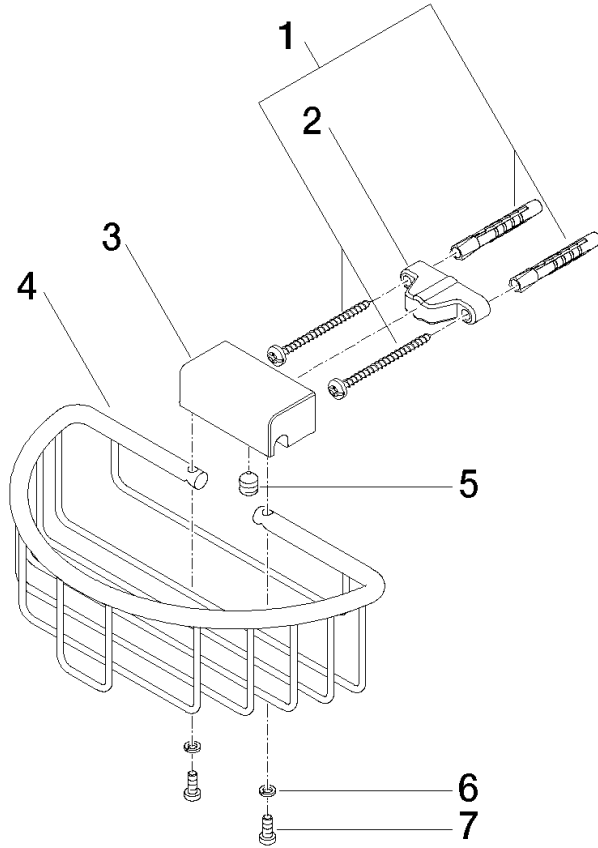

**Shower basket for wall mounting - Brushed Chrome**

MADISON

83 290 970

- width 200mm
- height 70 mm
- 115mm projection

Fits: MADISON, MEM, TARA, CL.1, LISSÉ,  
VAIA, META, CYO

	Brushed Chrome	83 290 970-93
	Chrome	83 290 970-00
	Brushed Platinum	83 290 970-06
	Platinum	83 290 970-08
	Durabress (23kt Gold)	83 290 970-09
	Dark Chrome	83 290 970-19
	Light Gold	83 290 970-26
	Brushed Light Gold	83 290 970-27
	Brushed Durabress (23kt Gold)	83 290 970-28
	Matte Black	83 290 970-33
	Brushed Bronze	83 290 970-42
	Brushed Champagne (22kt Gold)	83 290 970-46
	Champagne (22kt Gold)	83 290 970-47
	Brushed Dark Platinum	83 290 970-99

# Shower basket for wall mounting - Brushed Chrome

MADISON

83 290 970

mm [inches]

83 290 970

**Product version from 10/1/2023**

Parts for other finishes can be found here: [Chrome](#)

#### Product version from 10/1/2023

No.	Item Number	Name	Quantity used	Delivery time
	05 30 31 025 00 90	fixing set	9	2