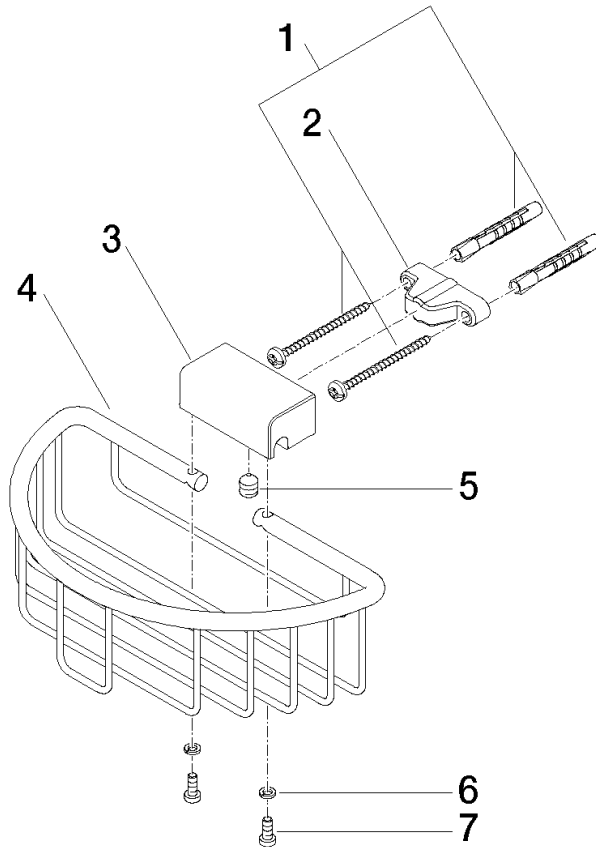

Shower basket for wall mounting - Brushed Dark Platinum

MADISON

83 290 970

- width 200mm
- height 70 mm
- 115mm projection

Fits: MADISON, MEM, TARA, CL.1, LISSÉ,
VAIA, META, CYO

	Brushed Dark Platinum	83 290 970-99
	Chrome	83 290 970-00
	Brushed Platinum	83 290 970-06
	Platinum	83 290 970-08
	Durabrand (23kt Gold)	83 290 970-09
	Dark Chrome	83 290 970-19
	Light Gold	83 290 970-26
	Brushed Light Gold	83 290 970-27
	Brushed Durabrand (23kt Gold)	83 290 970-28
	Matte Black	83 290 970-33
	Brushed Bronze	83 290 970-42
	Brushed Champagne (22kt Gold)	83 290 970-46
	Champagne (22kt Gold)	83 290 970-47
	Brushed Chrome	83 290 970-93

Shower basket for wall mounting - Brushed Dark Platinum

MADISON

83 290 970

mm [inches]

83 290 970

Product version from 10/1/2023

Parts for other finishes can be found here: [Chrome](#)

Shower basket for wall mounting - Brushed Dark Platinum

MADISON

83 290 970

Spare parts list

Product version from 10/1/2023

No.	Item Number	Name	Quantity used	Delivery time
	05 30 31 025 00 90	fixing set	9	2