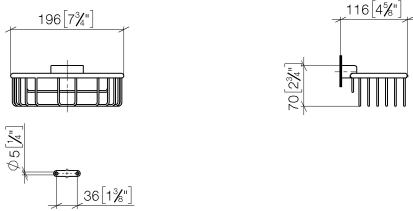

Shower basket for wall mounting - Brushed Dark Platinum

MADISON

83 290 970

- width 200mm
- height 70 mm
- 115mm projection

Fits: MADISON, MEM, TARA, CL.1, LISSÉ,
VAIA, META, CYO

	Brushed Dark Platinum	83 290 970-99
	Chrome	83 290 970-00
	Brushed Platinum	83 290 970-06
	Platinum	83 290 970-08
	Durabrand (23kt Gold)	83 290 970-09
	Dark Chrome	83 290 970-19
	Light Gold	83 290 970-26
	Brushed Light Gold	83 290 970-27
	Brushed Durabrand (23kt Gold)	83 290 970-28
	Matte Black	83 290 970-33
	Brushed Bronze	83 290 970-42
	Brushed Champagne (22kt Gold)	83 290 970-46
	Champagne (22kt Gold)	83 290 970-47
	Brushed Chrome	83 290 970-93

Shower basket for wall mounting - Brushed Dark Platinum

MADISON

83 290 970

mm [inches]

83 290 970

Product version from 10/1/2023

Parts for other finishes can be found here: [Chrome](#)

Shower basket for wall mounting - Brushed Dark Platinum

MADISON

83 290 970

Spare parts list

Product version from 10/1/2023

No.	Item Number	Name	Quantity used	Delivery time
	05 30 31 025 00 90	fixing set	9	2