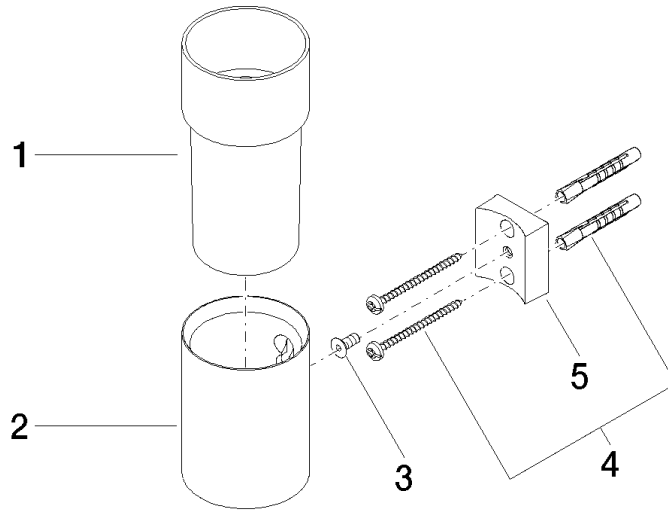

## EDITION PRO Tumbler holder wall model - Brushed Chrome

---

83 400 626

- crystal glass brush holder, matte
- width 60mm
- height 120 mm
- 110mm projection

	Brushed Chrome	83 400 626-93
	Chrome	83 400 626-00
	Matte Black	83 400 626-33

# EDITION PRO Tumbler holder wall model - Brushed Chrome

83 400 626

mm [inches]

EDITION PRO Tumbler holder wall model - Brushed Chrome

---

83 400 626

Parts for other  
finishes can be found  
here: [Chrome](#)

### Spare parts list

No.	Item Number	Name	Quantity used	Delivery time
	08 90 00 008 82	Crystal tumbler -	5	2