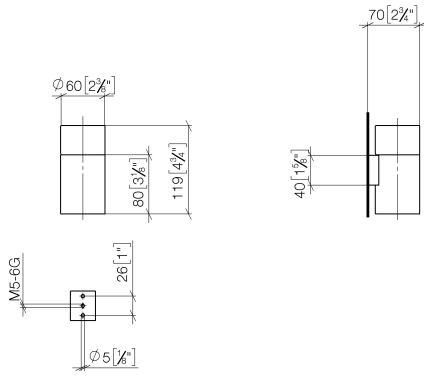

## EDITION PRO Tumbler holder wall model - Brushed Chrome

---

83 400 626

- crystal glass brush holder, matte
- width 60mm
- height 120 mm
- 110mm projection

	Brushed Chrome	83 400 626-93
	Chrome	83 400 626-00
	Matte Black	83 400 626-33

# EDITION PRO Tumbler holder wall model - Brushed Chrome

83 400 626

mm [inches]

EDITION PRO Tumbler holder wall model - Brushed Chrome

---

83 400 626

Parts for other  
finishes can be found  
here: [Chrome](#)

### Spare parts list

No.	Item Number	Name	Quantity used	Delivery time
	08 90 00 008 82	Crystal tumbler -	5	2