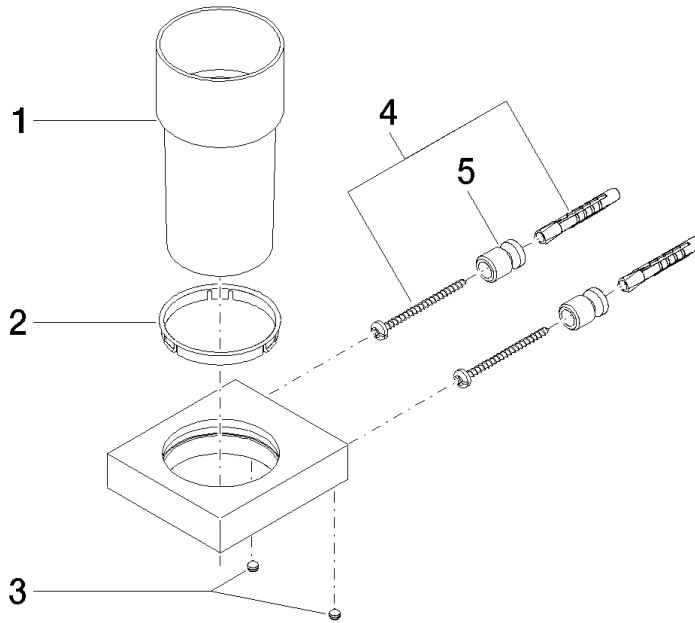

Tumbler holder wall model - Chrome

MEM

83 400 780

- crystal glass
- width 75mm
- height 118 mm
- 85mm projection

Fits: MEM, CL.1, CYO

	Chrome	83 400 780-00
	Brushed Platinum	83 400 780-06
	Platinum	83 400 780-08
	Dark Chrome	83 400 780-19
	Brushed Durabronze (23kt Gold)	83 400 780-28
	Brushed Champagne (22kt Gold)	83 400 780-46
	Champagne (22kt Gold)	83 400 780-47
	Brushed Dark Platinum	83 400 780-99

Tumbler holder wall model - Chrome

83 400 780

mm [inches]

83 400 780

Parts for other finishes can be found here: [Brushed](#)
[Platinum](#)

Tumbler holder wall model - Chrome

MEM

83 400 780

Spare parts list

No.	Item Number	Name	Quantity used	Delivery time
	90 90 00 008 00 84	glass	8	2