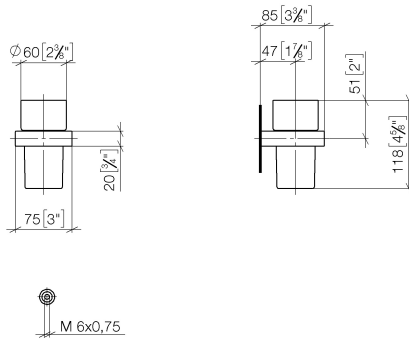

Tumbler holder wall model - Chrome

MEM

83 400 780

- crystal glass
- width 75mm
- height 118 mm
- 85mm projection

Fits: MEM, CL.1, CYO

	Chrome	83 400 780-00
	Brushed Platinum	83 400 780-06
	Platinum	83 400 780-08
	Dark Chrome	83 400 780-19
	Brushed Durabronze (23kt Gold)	83 400 780-28
	Brushed Champagne (22kt Gold)	83 400 780-46
	Champagne (22kt Gold)	83 400 780-47
	Brushed Dark Platinum	83 400 780-99

Tumbler holder wall model - Chrome

83 400 780

mm [inches]

83 400 780

Parts for other finishes can be found here: [Brushed](#)
[Platinum](#)

Tumbler holder wall model - Chrome

MEM

83 400 780

Spare parts list

No.	Item Number	Name	Quantity used	Delivery time
	90 90 00 008 00 84	glass	8	2