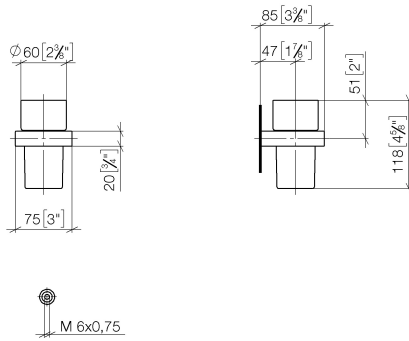

Tumbler holder wall model - Brushed Platinum

MEM

83 400 780

- crystal glass
- width 75mm
- height 118 mm
- 85mm projection

Fits: MEM, CL.1, CYO

	Brushed Platinum	83 400 780-06
	Chrome	83 400 780-00
	Platinum	83 400 780-08
	Dark Chrome	83 400 780-19
	Brushed Durabronze (23kt Gold)	83 400 780-28
	Brushed Champagne (22kt Gold)	83 400 780-46
	Champagne (22kt Gold)	83 400 780-47
	Brushed Dark Platinum	83 400 780-99

Tumbler holder wall model - Brushed Platinum

83 400 780

mm [inches]

83 400 780

Parts for other finishes can be found here: [Chrome](#)

Tumbler holder wall model - Brushed Platinum

MEM

83 400 780

Spare parts list

No.	Item Number	Name	Quantity used	Delivery time
	90 90 00 008 00 84	glass	8	2