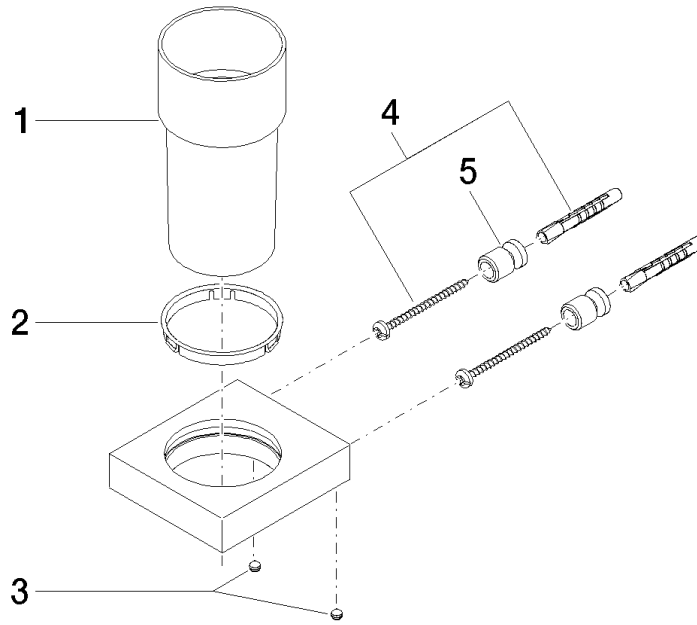

Tumbler holder wall model - Platinum

MEM

83 400 780

- crystal glass
- width 75mm
- height 118 mm
- 85mm projection

Fits: MEM, CL.1, CYO

	Platinum	83 400 780-08
	Chrome	83 400 780-00
	Brushed Platinum	83 400 780-06
	Dark Chrome	83 400 780-19
	Brushed Durabronze (23kt Gold)	83 400 780-28
	Brushed Champagne (22kt Gold)	83 400 780-46
	Champagne (22kt Gold)	83 400 780-47
	Brushed Dark Platinum	83 400 780-99

Tumbler holder wall model - Platinum

83 400 780

mm [inches]

83 400 780

Parts for other finishes can be found here: [Chrome](#)

Tumbler holder wall model - Platinum

MEM

83 400 780

Spare parts list

No.	Item Number	Name	Quantity used	Delivery time
	90 90 00 008 00 84	glass	8	2