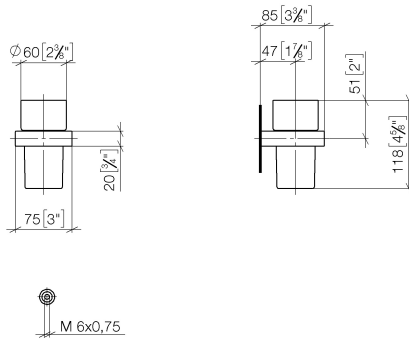

Tumbler holder wall model - Platinum

MEM

83 400 780

- crystal glass
- width 75mm
- height 118 mm
- 85mm projection

Fits: MEM, CL.1, CYO

	Platinum	83 400 780-08
	Chrome	83 400 780-00
	Brushed Platinum	83 400 780-06
	Dark Chrome	83 400 780-19
	Brushed Durabronze (23kt Gold)	83 400 780-28
	Brushed Champagne (22kt Gold)	83 400 780-46
	Champagne (22kt Gold)	83 400 780-47
	Brushed Dark Platinum	83 400 780-99

Tumbler holder wall model - Platinum

83 400 780

mm [inches]

83 400 780

Parts for other finishes can be found here: [Chrome](#)

Tumbler holder wall model - Platinum

MEM

83 400 780

Spare parts list

No.	Item Number	Name	Quantity used	Delivery time
	90 90 00 008 00 84	glass	8	2