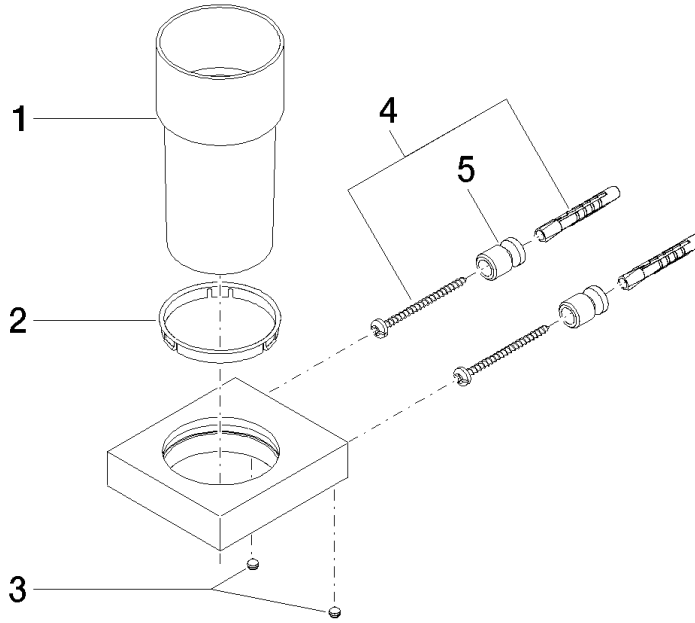

Tumbler holder wall model - Dark Chrome

MEM

83 400 780

- crystal glass
- width 75mm
- height 118 mm
- 85mm projection

Fits: MEM, CL.1, CYO

	Dark Chrome	83 400 780-19
	Chrome	83 400 780-00
	Brushed Platinum	83 400 780-06
	Platinum	83 400 780-08
	Brushed Durabronze (23kt Gold)	83 400 780-28
	Brushed Champagne (22kt Gold)	83 400 780-46
	Champagne (22kt Gold)	83 400 780-47
	Brushed Dark Platinum	83 400 780-99

Tumbler holder wall model - Dark Chrome

83 400 780

mm [inches]

83 400 780

Parts for other finishes can be found here: [Chrome](#)

Tumbler holder wall model - Dark Chrome

MEM

83 400 780

Spare parts list