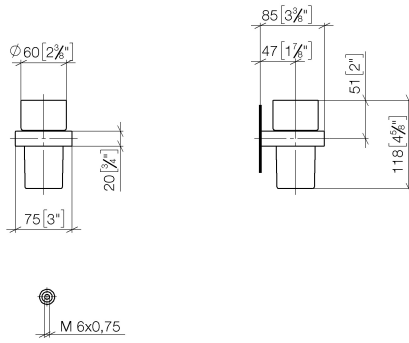

Tumbler holder wall model - Dark Chrome

MEM

83 400 780

- crystal glass
- width 75mm
- height 118 mm
- 85mm projection

Fits: MEM, CL.1, CYO

	Dark Chrome	83 400 780-19
	Chrome	83 400 780-00
	Brushed Platinum	83 400 780-06
	Platinum	83 400 780-08
	Brushed Durabronze (23kt Gold)	83 400 780-28
	Brushed Champagne (22kt Gold)	83 400 780-46
	Champagne (22kt Gold)	83 400 780-47
	Brushed Dark Platinum	83 400 780-99

Tumbler holder wall model - Dark Chrome

83 400 780

mm [inches]

83 400 780

Parts for other finishes can be found here: [Chrome](#)

Tumbler holder wall model - Dark Chrome

MEM

83 400 780