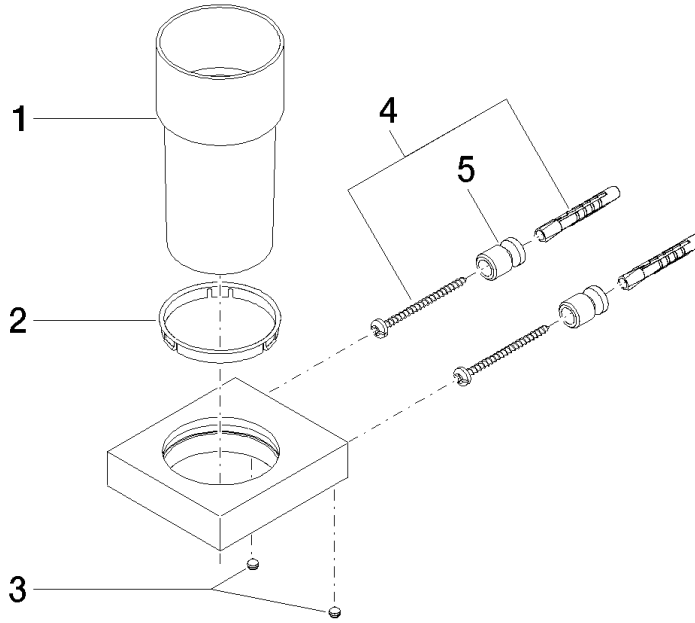

Tumbler holder wall model - Brushed Durabronz (23kt Gold)

MEM

83 400 780

- crystal glass
- width 75mm
- height 118 mm
- 85mm projection

Fits: MEM, CL.1, CYO

	Brushed Durabronz (23kt Gold)	83 400 780-28
	Chrome	83 400 780-00
	Brushed Platinum	83 400 780-06
	Platinum	83 400 780-08
	Dark Chrome	83 400 780-19
	Brushed Champagne (22kt Gold)	83 400 780-46
	Champagne (22kt Gold)	83 400 780-47
	Brushed Dark Platinum	83 400 780-99

Tumbler holder wall model - Brushed Durabronz (23kt Gold)

MEM

83 400 780

mm [inches]

83 400 780

Parts for other finishes can be found here: [Chrome](#)

Tumbler holder wall model - Brushed Durabronz (23kt Gold)

MEM

83 400 780

Spare parts list

No.	Item Number	Name	Quantity used	Delivery time
	90 90 00 008 00 84	glass	8	2