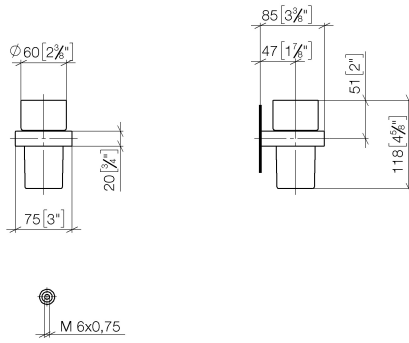

Tumbler holder wall model - Brushed Durabronz (23kt Gold)

MEM

83 400 780

- crystal glass
- width 75mm
- height 118 mm
- 85mm projection

Fits: MEM, CL.1, CYO

	Brushed Durabronz (23kt Gold)	83 400 780-28
	Chrome	83 400 780-00
	Brushed Platinum	83 400 780-06
	Platinum	83 400 780-08
	Dark Chrome	83 400 780-19
	Brushed Champagne (22kt Gold)	83 400 780-46
	Champagne (22kt Gold)	83 400 780-47
	Brushed Dark Platinum	83 400 780-99

Tumbler holder wall model - Brushed Durabronz (23kt Gold)

MEM

83 400 780

mm [inches]

83 400 780

Parts for other finishes can be found here: [Chrome](#)

Tumbler holder wall model - Brushed Durabronz (23kt Gold)

MEM

83 400 780

Spare parts list

No.	Item Number	Name	Quantity used	Delivery time
	90 90 00 008 00 84	glass	8	2