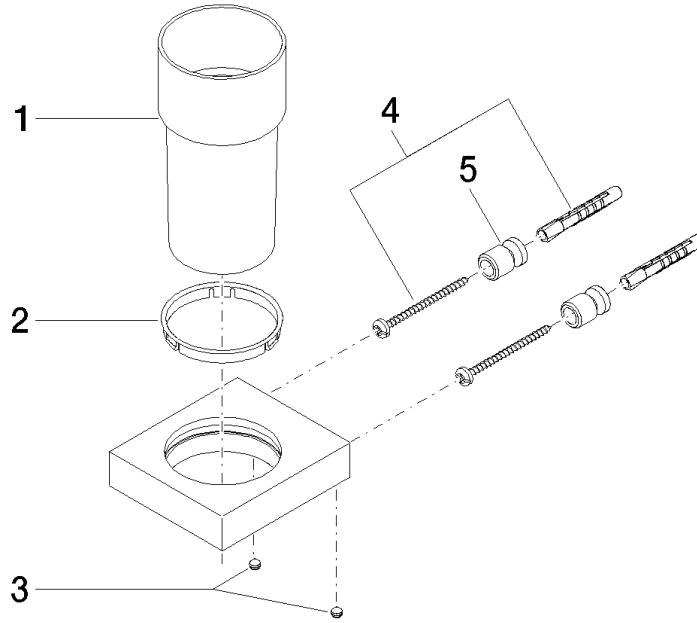

Tumbler holder wall model - Brushed Champagne (22kt Gold)

MEM

83 400 780

Fits: MEM, CL.1, CYO

- crystal glass
- width 75mm
- height 118 mm
- 85mm projection

	Brushed Champagne (22kt Gold)	83 400 780-46
	Chrome	83 400 780-00
	Brushed Platinum	83 400 780-06
	Platinum	83 400 780-08
	Dark Chrome	83 400 780-19
	Brushed Durabronze (23kt Gold)	83 400 780-28
	Champagne (22kt Gold)	83 400 780-47
	Brushed Dark Platinum	83 400 780-99

Tumbler holder wall model - Brushed Champagne (22kt Gold)

MEM

83 400 780

mm [inches]

83 400 780

Parts for other finishes can be found here: [Chrome](#)

Tumbler holder wall model - Brushed Champagne (22kt Gold)

MEM

83 400 780

Spare parts list

No.	Item Number	Name	Quantity used	Delivery time
	90 90 00 008 00 84	glass	8	2