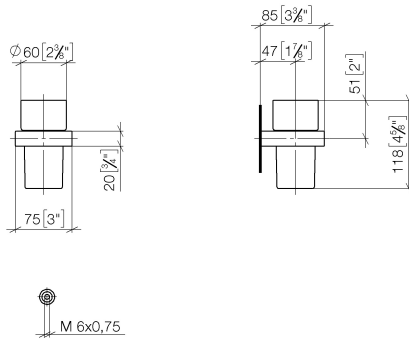

Tumbler holder wall model - Brushed Champagne (22kt Gold)

MEM

83 400 780

Fits: MEM, CL.1, CYO

- crystal glass
- width 75mm
- height 118 mm
- 85mm projection

	Brushed Champagne (22kt Gold)	83 400 780-46
	Chrome	83 400 780-00
	Brushed Platinum	83 400 780-06
	Platinum	83 400 780-08
	Dark Chrome	83 400 780-19
	Brushed Durabronze (23kt Gold)	83 400 780-28
	Champagne (22kt Gold)	83 400 780-47
	Brushed Dark Platinum	83 400 780-99

Tumbler holder wall model - Brushed Champagne (22kt Gold)

MEM

83 400 780

mm [inches]

83 400 780

Parts for other finishes can be found here: [Chrome](#)

Tumbler holder wall model - Brushed Champagne (22kt Gold)

MEM

83 400 780

Spare parts list

No.	Item Number	Name	Quantity used	Delivery time
	90 90 00 008 00 84	glass	8	2