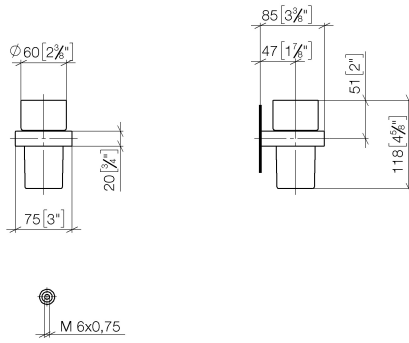

Tumbler holder wall model - Champagne (22kt Gold)

MEM

83 400 780

Fits: MEM, CL.1, CYO

- crystal glass
- width 75mm
- height 118 mm
- 85mm projection

	Champagne (22kt Gold)	83 400 780-47
	Chrome	83 400 780-00
	Brushed Platinum	83 400 780-06
	Platinum	83 400 780-08
	Dark Chrome	83 400 780-19
	Brushed Durabross (23kt Gold)	83 400 780-28
	Brushed Champagne (22kt Gold)	83 400 780-46
	Brushed Dark Platinum	83 400 780-99

Tumbler holder wall model - Champagne (22kt Gold)

MEM

83 400 780

mm [inches]

83 400 780

Parts for other finishes can be found here: [Chrome](#)

Tumbler holder wall model - Champagne (22kt Gold)

MEM

83 400 780

Spare parts list

No.	Item Number	Name	Quantity used	Delivery time
	90 90 00 008 00 84	glass	8	2