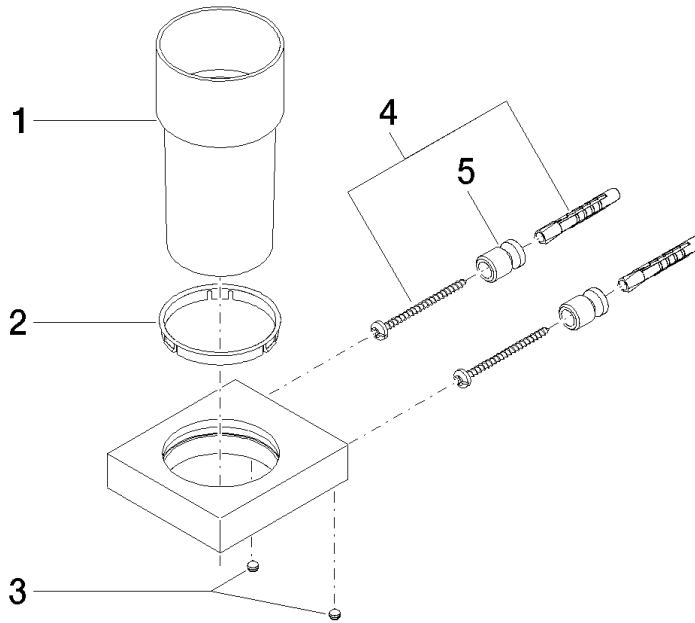

Tumbler holder wall model - Champagne (22kt Gold)

MEM

83 400 780

Fits: MEM, CL.1, CYO

- crystal glass
- width 75mm
- height 118 mm
- 85mm projection

	Champagne (22kt Gold)	83 400 780-47
	Chrome	83 400 780-00
	Brushed Platinum	83 400 780-06
	Platinum	83 400 780-08
	Dark Chrome	83 400 780-19
	Brushed Durabross (23kt Gold)	83 400 780-28
	Brushed Champagne (22kt Gold)	83 400 780-46
	Brushed Dark Platinum	83 400 780-99

Tumbler holder wall model - Champagne (22kt Gold)

MEM

83 400 780

mm [inches]

83 400 780

Parts for other finishes can be found here: [Chrome](#)

Tumbler holder wall model - Champagne (22kt Gold)

MEM

83 400 780

Spare parts list

No.	Item Number	Name	Quantity used	Delivery time
	90 90 00 008 00 84	glass	8	2