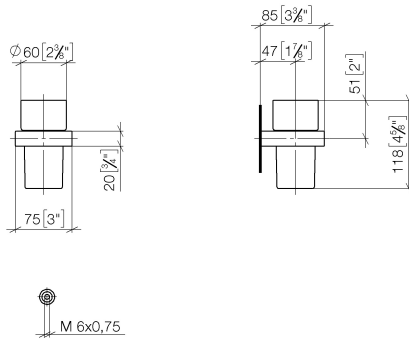

Tumbler holder wall model - Brushed Dark Platinum

MEM

83 400 780

- crystal glass
- width 75mm
- height 118 mm
- 85mm projection

Fits: MEM, CL.1, CYO

	Brushed Dark Platinum	83 400 780-99
	Chrome	83 400 780-00
	Brushed Platinum	83 400 780-06
	Platinum	83 400 780-08
	Dark Chrome	83 400 780-19
	Brushed Durabronze (23kt Gold)	83 400 780-28
	Brushed Champagne (22kt Gold)	83 400 780-46
	Champagne (22kt Gold)	83 400 780-47

Tumbler holder wall model - Brushed Dark Platinum

83 400 780

mm [inches]

83 400 780

Parts for other finishes can be found here: [Chrome](#)

### Spare parts list

No.	Item Number	Name	Quantity used	Delivery time
	90 90 00 008 00 84	glass	8	2