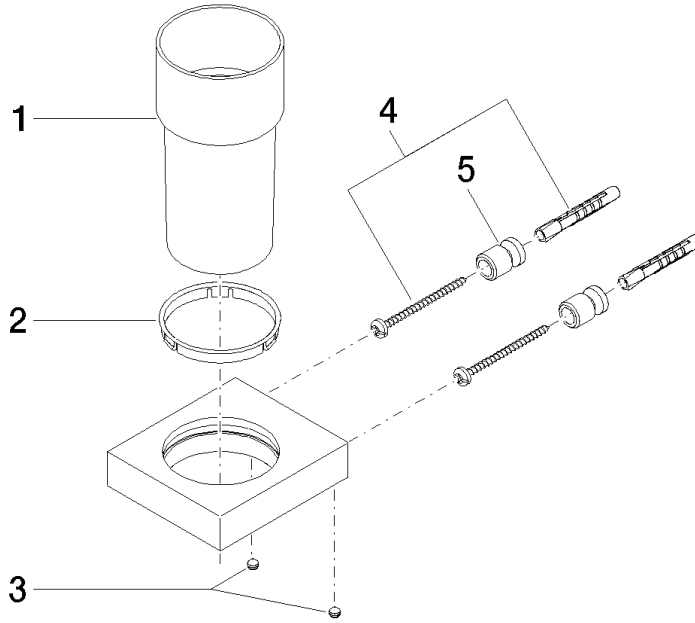

Tumbler holder wall model - Brushed Dark Platinum

MEM

83 400 780

- crystal glass
- width 75mm
- height 118 mm
- 85mm projection

Fits: MEM, CL.1, CYO

	Brushed Dark Platinum	83 400 780-99
	Chrome	83 400 780-00
	Brushed Platinum	83 400 780-06
	Platinum	83 400 780-08
	Dark Chrome	83 400 780-19
	Brushed Durabronze (23kt Gold)	83 400 780-28
	Brushed Champagne (22kt Gold)	83 400 780-46
	Champagne (22kt Gold)	83 400 780-47

Tumbler holder wall model - Brushed Dark Platinum

83 400 780

mm [inches]

83 400 780

Parts for other finishes can be found here: [Chrome](#)

### Spare parts list

No.	Item Number	Name	Quantity used	Delivery time
	90 90 00 008 00 84	glass	8	2