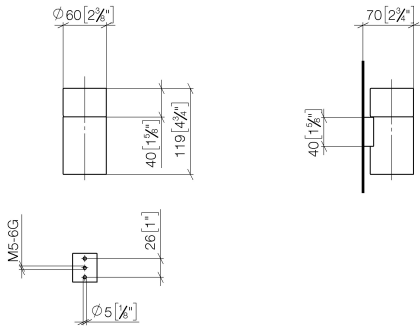

Tumbler holder wall model - Platinum

MADISON

83 400 979 Product version from 10/1/2023

- crystal glass, transparent
- width 60mm
- height 120 mm
- 110mm projection

Fits: MADISON, MEM, TARA, CL.1, LISSÉ,
VAIA, META, CYO

	Platinum	83 400 979-08
	Chrome	83 400 979-00
	Brushed Platinum	83 400 979-06
	Durabrand (23kt Gold)	83 400 979-09
	Dark Chrome	83 400 979-19
	Light Gold	83 400 979-26
	Brushed Light Gold	83 400 979-27
	Brushed Durabrand (23kt Gold)	83 400 979-28
	Matte Black	83 400 979-33
	Brushed Bronze	83 400 979-42
	Brushed Champagne (22kt Gold)	83 400 979-46
	Champagne (22kt Gold)	83 400 979-47
	Brushed Chrome	83 400 979-93
	Brushed Dark Platinum	83 400 979-99

83 400 979 Product version from 10/1/2023

mm [inches]

83 400 979 Product version from 10/1/2023

Parts for other finishes can be found here: [Chrome](#)

Spare parts list

No.	Item Number	Name	Quantity used	Delivery time
1	90 90 00 008 00 84	glass	1	2
2	08 17 97 569-08	holder	1	40
3	09 30 30 117 90	screw	1	2
4	05 30 31 025 00 90	fixing set	1	2
5	08 10 10 530-08	holder	1	40