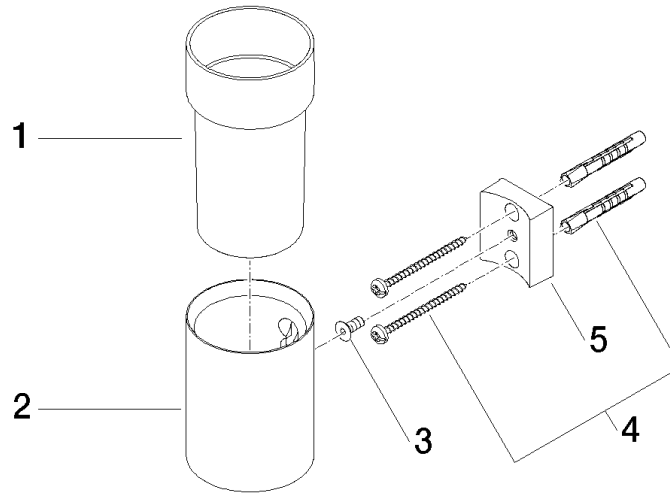

Tumbler holder wall model - Platinum

MADISON

83 400 979 Product version from 10/1/2023

- crystal glass, transparent
- width 60mm
- height 120 mm
- 110mm projection

Fits: MADISON, MEM, TARA, CL.1, LISSÉ,
VAIA, META, CYO

83 400 979 Product version from 10/1/2023

mm [inches]

83 400 979 Product version from 10/1/2023

Parts for other finishes can be found here: [Chrome](#)

Spare parts list

No.	Item Number	Name	Quantity used	Delivery time
1	90 90 00 008 00 84	glass	1	2
2	08 17 97 569-08	holder	1	40
3	09 30 30 117 90	screw	1	2
4	05 30 31 025 00 90	fixing set	1	2
5	08 10 10 530-08	holder	1	40