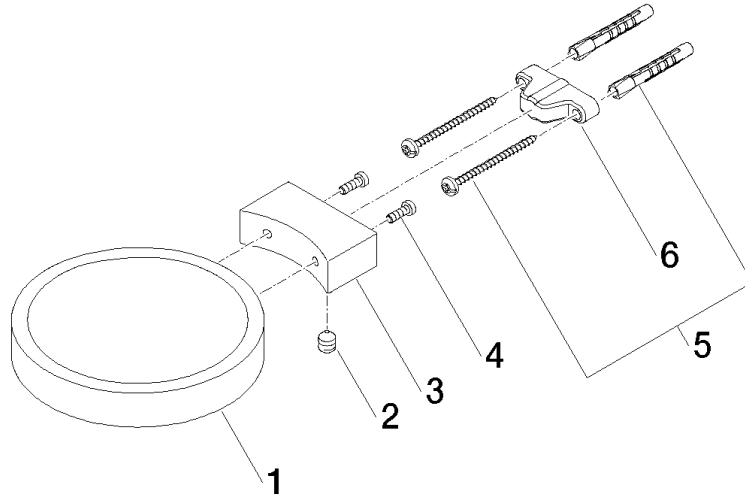

Soap dish wall model - Durabronz (23kt Gold)

MADISON

83 410 979

- width 120mm
- height 20 mm
- 145mm projection

Fits: MADISON, MEM, TARA, CL.1, LISSÉ,
VAIA, META, CYO

	Durabronz (23kt Gold)	83 410 979-09
	Chrome	83 410 979-00
	Brushed Platinum	83 410 979-06
	Platinum	83 410 979-08
	Dark Chrome	83 410 979-19
	Light Gold	83 410 979-26
	Brushed Light Gold	83 410 979-27
	Brushed Durabronz (23kt Gold)	83 410 979-28
	Matte Black	83 410 979-33
	Brushed Bronze	83 410 979-42
	Brushed Champagne (22kt Gold)	83 410 979-46
	Champagne (22kt Gold)	83 410 979-47
	Brushed Chrome	83 410 979-93
	Brushed Dark Platinum	83 410 979-99

83 410 979

mm [inches]

83 410 979

Product version from 10/1/2023

Parts for other
finishes can be found
here: [Chrome](#)

Soap dish wall model - Durabross (23kt Gold)

MADISON

83 410 979

Spare parts list

Product version from 10/1/2023

No.	Item Number	Name	Quantity used	Delivery time
	08 17 97 570-09	dish	7	40