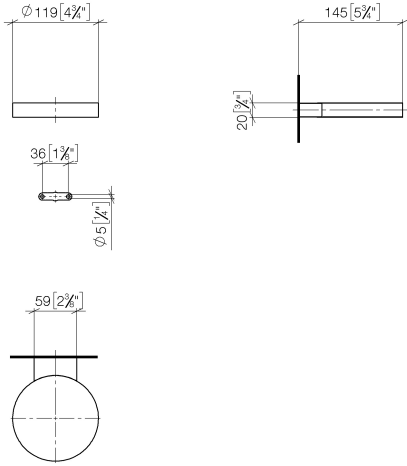

Soap dish wall model - Durabronz (23kt Gold)

MADISON

83 410 979

- width 120mm
- height 20 mm
- 145mm projection

Fits: MADISON, MEM, TARA, CL.1, LISSÉ,
VAIA, META, CYO

	Durabronz (23kt Gold)	83 410 979-09
	Chrome	83 410 979-00
	Brushed Platinum	83 410 979-06
	Platinum	83 410 979-08
	Dark Chrome	83 410 979-19
	Light Gold	83 410 979-26
	Brushed Light Gold	83 410 979-27
	Brushed Durabronz (23kt Gold)	83 410 979-28
	Matte Black	83 410 979-33
	Brushed Bronze	83 410 979-42
	Brushed Champagne (22kt Gold)	83 410 979-46
	Champagne (22kt Gold)	83 410 979-47
	Brushed Chrome	83 410 979-93
	Brushed Dark Platinum	83 410 979-99

83 410 979

mm [inches]

83 410 979

Product version from 10/1/2023

Parts for other
finishes can be found
here: [Chrome](#)

Soap dish wall model - Durabross (23kt Gold)

MADISON

83 410 979

Spare parts list

Product version from 10/1/2023

No.	Item Number	Name	Quantity used	Delivery time
	08 17 97 570-09	dish	7	40