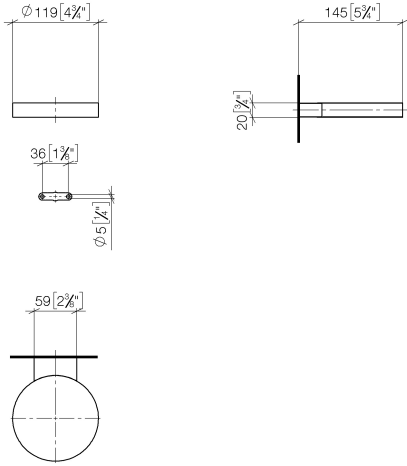

Soap dish wall model - Dark Chrome

MADISON

83 410 979

- width 120mm
- height 20 mm
- 145mm projection

Fits: MADISON, MEM, TARA, CL.1, LISSÉ,
VAIA, META, CYO

	Dark Chrome	83 410 979-19
	Chrome	83 410 979-00
	Brushed Platinum	83 410 979-06
	Platinum	83 410 979-08
	Durabress (23kt Gold)	83 410 979-09
	Light Gold	83 410 979-26
	Brushed Light Gold	83 410 979-27
	Brushed Durabress (23kt Gold)	83 410 979-28
	Matte Black	83 410 979-33
	Brushed Bronze	83 410 979-42
	Brushed Champagne (22kt Gold)	83 410 979-46
	Champagne (22kt Gold)	83 410 979-47
	Brushed Chrome	83 410 979-93
	Brushed Dark Platinum	83 410 979-99

83 410 979

mm [inches]

83 410 979

Parts for other
finishes can be found
here: [Chrome](#)

Spare parts list