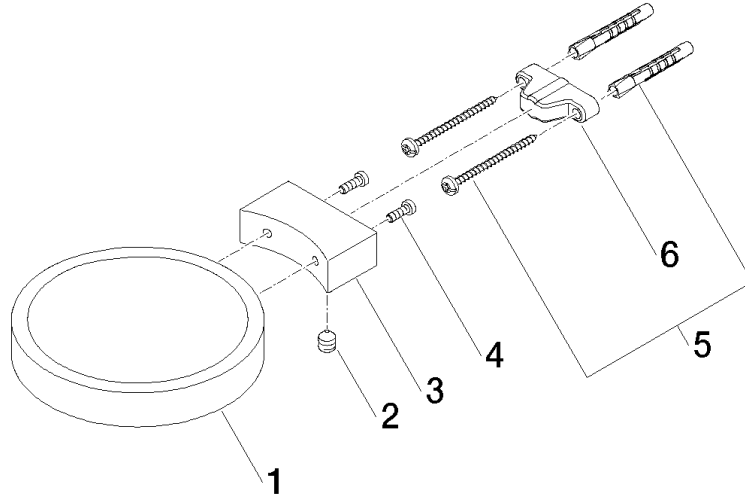

Soap dish wall model - Dark Chrome

MADISON

83 410 979

- width 120mm
- height 20 mm
- 145mm projection

Fits: MADISON, MEM, TARA, CL.1, LISSÉ,
VAIA, META, CYO

	Dark Chrome	83 410 979-19
	Chrome	83 410 979-00
	Brushed Platinum	83 410 979-06
	Platinum	83 410 979-08
	Durabress (23kt Gold)	83 410 979-09
	Light Gold	83 410 979-26
	Brushed Light Gold	83 410 979-27
	Brushed Durabress (23kt Gold)	83 410 979-28
	Matte Black	83 410 979-33
	Brushed Bronze	83 410 979-42
	Brushed Champagne (22kt Gold)	83 410 979-46
	Champagne (22kt Gold)	83 410 979-47
	Brushed Chrome	83 410 979-93
	Brushed Dark Platinum	83 410 979-99

83 410 979

mm [inches]

83 410 979

Parts for other
finishes can be found
here: [Chrome](#)

Spare parts list