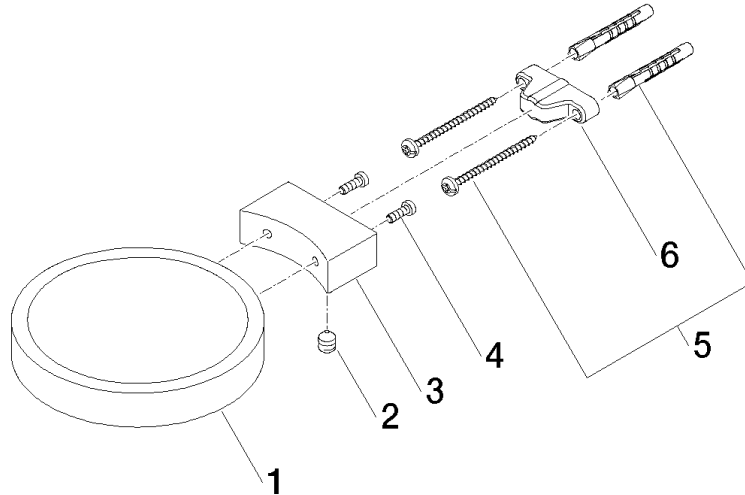

83 410 979

- width 120mm
- height 20 mm
- 145mm projection

Fits: MADISON, MEM, TARA, CL.1, LISSÉ,
VAIA, META, CYO

	Light Gold	83 410 979-26
	Chrome	83 410 979-00
	Brushed Platinum	83 410 979-06
	Platinum	83 410 979-08
	Durabress (23kt Gold)	83 410 979-09
	Dark Chrome	83 410 979-19
	Brushed Light Gold	83 410 979-27
	Brushed Durabress (23kt Gold)	83 410 979-28
	Matte Black	83 410 979-33
	Brushed Bronze	83 410 979-42
	Brushed Champagne (22kt Gold)	83 410 979-46
	Champagne (22kt Gold)	83 410 979-47
	Brushed Chrome	83 410 979-93
	Brushed Dark Platinum	83 410 979-99

83 410 979

mm [inches]

83 410 979

Product version from 10/1/2023

Parts for other
finishes can be found
here: [Chrome](#)

Soap dish wall model - Light Gold

MADISON

83 410 979