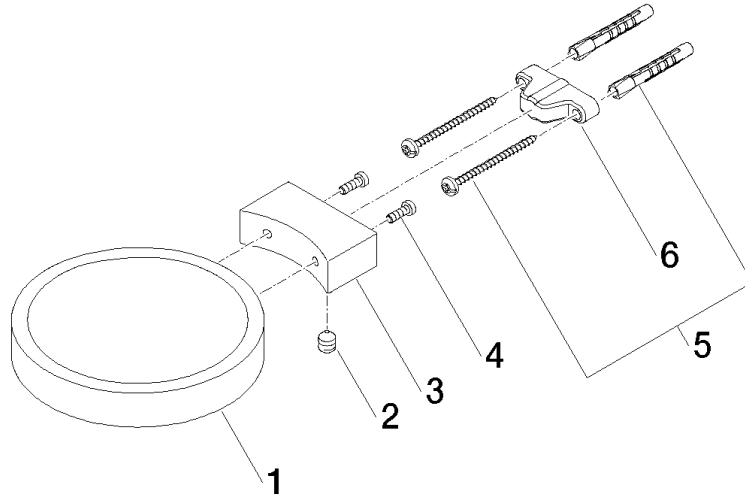

Soap dish wall model - Brushed Light Gold

MADISON

83 410 979

- width 120mm
- height 20 mm
- 145mm projection

Fits: MADISON, MEM, TARA, CL.1, LISSÉ,  
VAIA, META, CYO

	Brushed Light Gold	83 410 979-27
	Chrome	83 410 979-00
	Brushed Platinum	83 410 979-06
	Platinum	83 410 979-08
	Durabross (23kt Gold)	83 410 979-09
	Dark Chrome	83 410 979-19
	Light Gold	83 410 979-26
	Brushed Durabross (23kt Gold)	83 410 979-28
	Matte Black	83 410 979-33
	Brushed Bronze	83 410 979-42
	Brushed Champagne (22kt Gold)	83 410 979-46
	Champagne (22kt Gold)	83 410 979-47
	Brushed Chrome	83 410 979-93
	Brushed Dark Platinum	83 410 979-99

83 410 979

mm [inches]

83 410 979

**Product version from 10/1/2023**

Parts for other  
finishes can be found  
here: [Chrome](#)

Soap dish wall model - Brushed Light Gold

MADISON

83 410 979