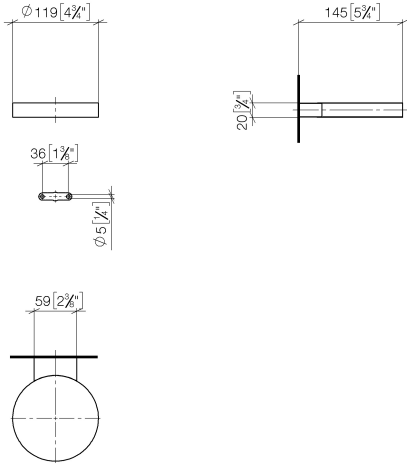

Soap dish wall model - Brushed Light Gold

MADISON

83 410 979

- width 120mm
- height 20 mm
- 145mm projection

Fits: MADISON, MEM, TARA, CL.1, LISSÉ,  
VAIA, META, CYO

	Brushed Light Gold	83 410 979-27
	Chrome	83 410 979-00
	Brushed Platinum	83 410 979-06
	Platinum	83 410 979-08
	Durabross (23kt Gold)	83 410 979-09
	Dark Chrome	83 410 979-19
	Light Gold	83 410 979-26
	Brushed Durabross (23kt Gold)	83 410 979-28
	Matte Black	83 410 979-33
	Brushed Bronze	83 410 979-42
	Brushed Champagne (22kt Gold)	83 410 979-46
	Champagne (22kt Gold)	83 410 979-47
	Brushed Chrome	83 410 979-93
	Brushed Dark Platinum	83 410 979-99

83 410 979

mm [inches]

83 410 979

**Product version from 10/1/2023**

Parts for other  
finishes can be found  
here: [Chrome](#)

Soap dish wall model - Brushed Light Gold

MADISON

83 410 979