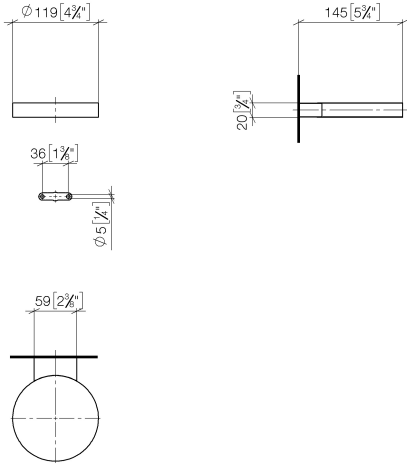

Soap dish wall model - Brushed Durabronz (23kt Gold)

MADISON

83 410 979

- width 120mm
- height 20 mm
- 145mm projection

Fits: MADISON, MEM, TARA, CL.1, LISSÉ,
VAIA, META, CYO

	Brushed Durabronz (23kt Gold)	83 410 979-28
	Chrome	83 410 979-00
	Brushed Platinum	83 410 979-06
	Platinum	83 410 979-08
	Durabronz (23kt Gold)	83 410 979-09
	Dark Chrome	83 410 979-19
	Light Gold	83 410 979-26
	Brushed Light Gold	83 410 979-27
	Matte Black	83 410 979-33
	Brushed Bronze	83 410 979-42
	Brushed Champagne (22kt Gold)	83 410 979-46
	Champagne (22kt Gold)	83 410 979-47
	Brushed Chrome	83 410 979-93
	Brushed Dark Platinum	83 410 979-99

83 410 979

mm [inches]

83 410 979

Product version from 10/1/2023

Parts for other
finishes can be found
here: [Chrome](#)

Soap dish wall model - Brushed Durabross (23kt Gold)

MADISON

83 410 979

Spare parts list

Product version from 10/1/2023

No.	Item Number	Name	Quantity used	Delivery time
	08 17 97 570-28	dish	7	20