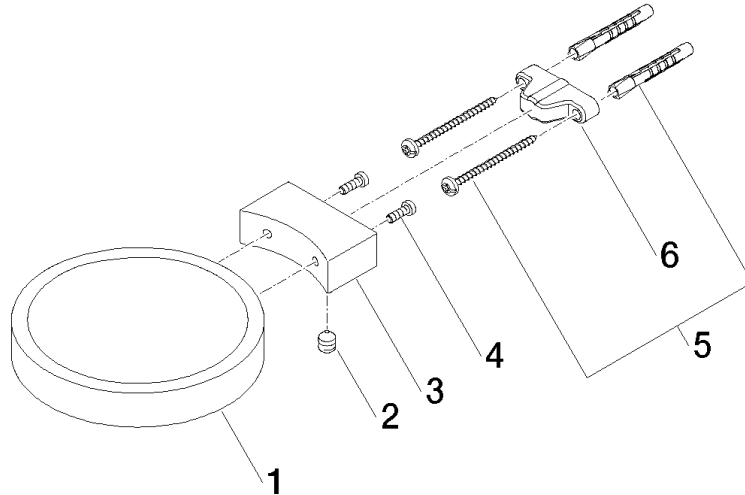

Soap dish wall model - Brushed Durabronz (23kt Gold)

MADISON

83 410 979

- width 120mm
- height 20 mm
- 145mm projection

Fits: MADISON, MEM, TARA, CL.1, LISSÉ,
VAIA, META, CYO

	Brushed Durabronz (23kt Gold)	83 410 979-28
	Chrome	83 410 979-00
	Brushed Platinum	83 410 979-06
	Platinum	83 410 979-08
	Durabronz (23kt Gold)	83 410 979-09
	Dark Chrome	83 410 979-19
	Light Gold	83 410 979-26
	Brushed Light Gold	83 410 979-27
	Matte Black	83 410 979-33
	Brushed Bronze	83 410 979-42
	Brushed Champagne (22kt Gold)	83 410 979-46
	Champagne (22kt Gold)	83 410 979-47
	Brushed Chrome	83 410 979-93
	Brushed Dark Platinum	83 410 979-99

83 410 979

mm [inches]

83 410 979

Product version from 10/1/2023

Parts for other
finishes can be found
here: [Chrome](#)

Soap dish wall model - Brushed Durabross (23kt Gold)

MADISON

83 410 979

Spare parts list

Product version from 10/1/2023

No.	Item Number	Name	Quantity used	Delivery time
	08 17 97 570-28	dish	7	20