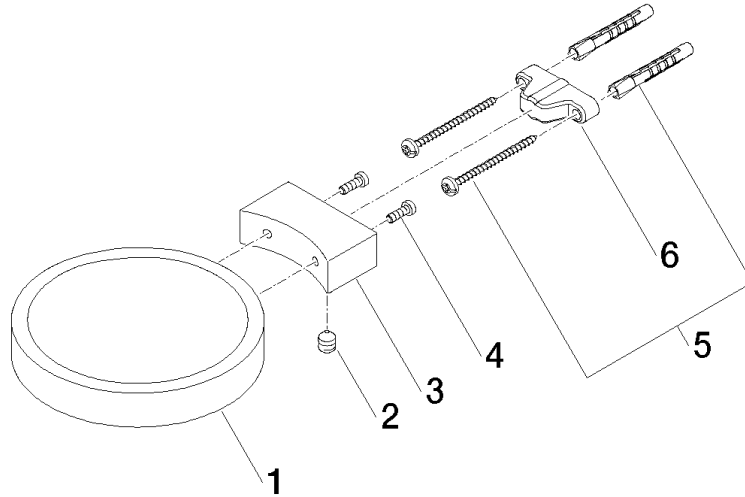

Soap dish wall model - Brushed Bronze

MADISON

83 410 979

- width 120mm
- height 20 mm
- 145mm projection

Fits: MADISON, MEM, TARA, CL.1, LISSÉ,
VAIA, META, CYO

	Brushed Bronze	83 410 979-42
	Chrome	83 410 979-00
	Brushed Platinum	83 410 979-06
	Platinum	83 410 979-08
	Durabronze (23kt Gold)	83 410 979-09
	Dark Chrome	83 410 979-19
	Light Gold	83 410 979-26
	Brushed Light Gold	83 410 979-27
	Brushed Durabronze (23kt Gold)	83 410 979-28
	Matte Black	83 410 979-33
	Brushed Champagne (22kt Gold)	83 410 979-46
	Champagne (22kt Gold)	83 410 979-47
	Brushed Chrome	83 410 979-93
	Brushed Dark Platinum	83 410 979-99

83 410 979

mm [inches]

83 410 979

Product version from 10/1/2023

Parts for other
finishes can be found
here: [Chrome](#)

Soap dish wall model - Brushed Bronze

MADISON

83 410 979