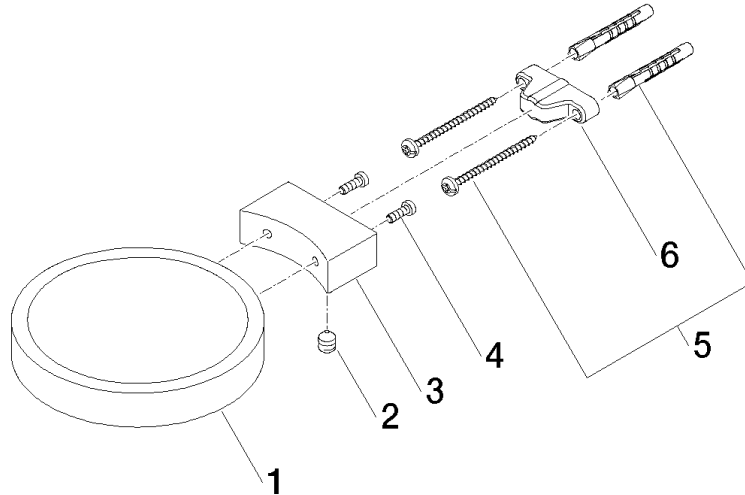

Soap dish wall model - Brushed Champagne (22kt Gold)

MADISON

83 410 979

- width 120mm
- height 20 mm
- 145mm projection

Fits: MADISON, MEM, TARA, CL.1, LISSÉ,
VAIA, META, CYO

	Brushed Champagne (22kt Gold)	83 410 979-46
	Chrome	83 410 979-00
	Brushed Platinum	83 410 979-06
	Platinum	83 410 979-08
	Durabress (23kt Gold)	83 410 979-09
	Dark Chrome	83 410 979-19
	Light Gold	83 410 979-26
	Brushed Light Gold	83 410 979-27
	Brushed Durabress (23kt Gold)	83 410 979-28
	Matte Black	83 410 979-33
	Brushed Bronze	83 410 979-42
	Champagne (22kt Gold)	83 410 979-47
	Brushed Chrome	83 410 979-93
	Brushed Dark Platinum	83 410 979-99

83 410 979

mm [inches]

83 410 979

Product version from 10/1/2023

Parts for other
finishes can be found
here: [Chrome](#)

Soap dish wall model - Brushed Champagne (22kt Gold)

MADISON

83 410 979