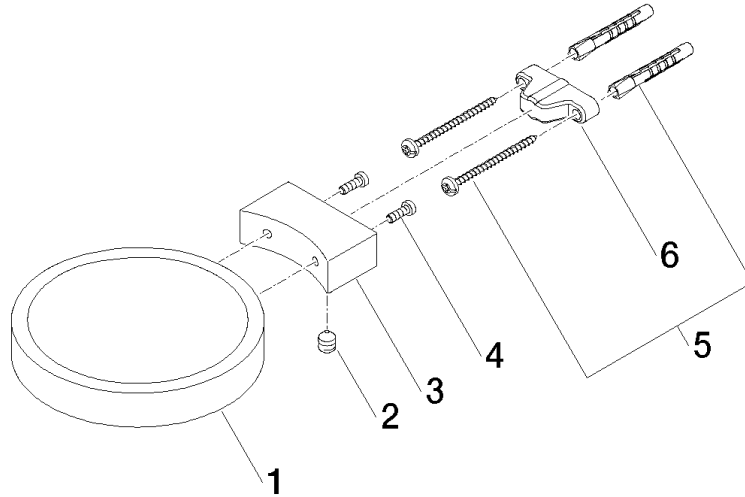

**Soap dish wall model - Champagne (22kt Gold)**

MADISON

83 410 979

- width 120mm
- height 20 mm
- 145mm projection

Fits: MADISON, MEM, TARA, CL.1, LISSÉ,  
VAIA, META, CYO

	Champagne (22kt Gold)	83 410 979-47
	Chrome	83 410 979-00
	Brushed Platinum	83 410 979-06
	Platinum	83 410 979-08
	Durabrand (23kt Gold)	83 410 979-09
	Dark Chrome	83 410 979-19
	Light Gold	83 410 979-26
	Brushed Light Gold	83 410 979-27
	Brushed Durabrand (23kt Gold)	83 410 979-28
	Matte Black	83 410 979-33
	Brushed Bronze	83 410 979-42
	Brushed Champagne (22kt Gold)	83 410 979-46
	Brushed Chrome	83 410 979-93
	Brushed Dark Platinum	83 410 979-99

83 410 979

mm [inches]

83 410 979

**Product version from 10/1/2023**

Parts for other  
finishes can be found  
here: [Chrome](#)

Soap dish wall model - Champagne (22kt Gold)

MADISON

83 410 979