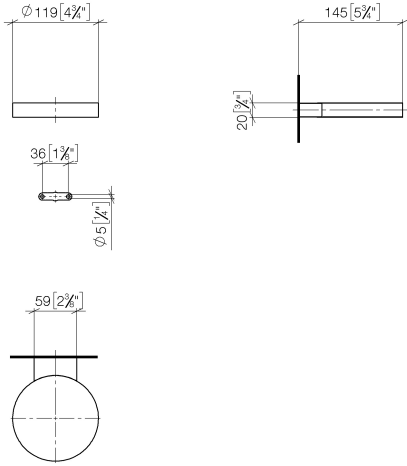

**Soap dish wall model - Champagne (22kt Gold)**

MADISON

83 410 979

- width 120mm
- height 20 mm
- 145mm projection

Fits: MADISON, MEM, TARA, CL.1, LISSÉ,  
VAIA, META, CYO

	Champagne (22kt Gold)	83 410 979-47
	Chrome	83 410 979-00
	Brushed Platinum	83 410 979-06
	Platinum	83 410 979-08
	Durabrand (23kt Gold)	83 410 979-09
	Dark Chrome	83 410 979-19
	Light Gold	83 410 979-26
	Brushed Light Gold	83 410 979-27
	Brushed Durabrand (23kt Gold)	83 410 979-28
	Matte Black	83 410 979-33
	Brushed Bronze	83 410 979-42
	Brushed Champagne (22kt Gold)	83 410 979-46
	Brushed Chrome	83 410 979-93
	Brushed Dark Platinum	83 410 979-99

83 410 979

mm [inches]

83 410 979

**Product version from 10/1/2023**

Parts for other  
finishes can be found  
here: [Chrome](#)

Soap dish wall model - Champagne (22kt Gold)

MADISON

83 410 979