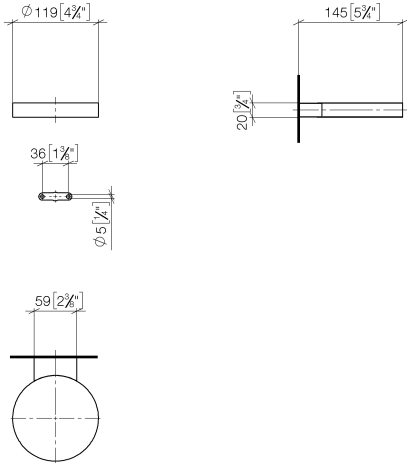

Soap dish wall model - Brushed Dark Platinum

MADISON

83 410 979

- width 120mm
- height 20 mm
- 145mm projection

Fits: MADISON, MEM, TARA, CL.1, LISSÉ,
VAIA, META, CYO

	Brushed Dark Platinum	83 410 979-99
	Chrome	83 410 979-00
	Brushed Platinum	83 410 979-06
	Platinum	83 410 979-08
	Durabrand (23kt Gold)	83 410 979-09
	Dark Chrome	83 410 979-19
	Light Gold	83 410 979-26
	Brushed Light Gold	83 410 979-27
	Brushed Durabrand (23kt Gold)	83 410 979-28
	Matte Black	83 410 979-33
	Brushed Bronze	83 410 979-42
	Brushed Champagne (22kt Gold)	83 410 979-46
	Champagne (22kt Gold)	83 410 979-47
	Brushed Chrome	83 410 979-93

83 410 979

mm [inches]

83 410 979

Product version from 10/1/2023

Parts for other
finishes can be found
here: [Chrome](#)

Soap dish wall model - Brushed Dark Platinum

MADISON

83 410 979

Spare parts list

Product version from 10/1/2023

No.	Item Number	Name	Quantity used	Delivery time
	08 17 97 570-99	dish	7	30