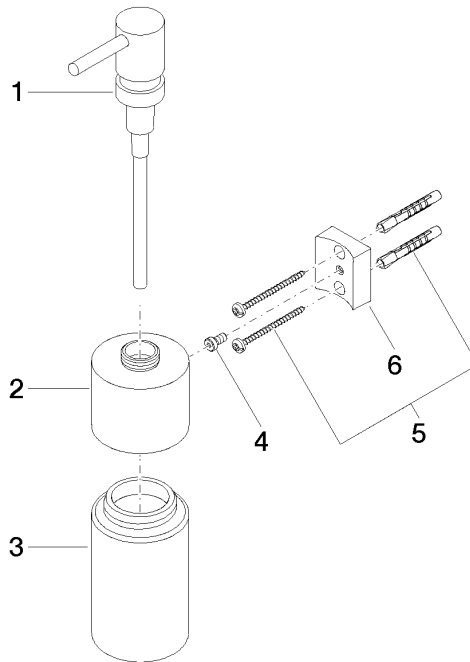

EDITION PRO Dispenser wall model - Chrome

---

83 435 626

Parts for other
finishes can be found
here: [Matte Black](#)