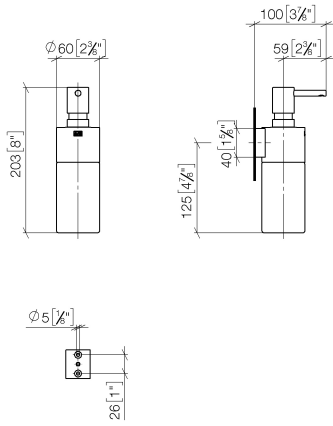

## EDITION PRO Dispenser wall model - Chrome

---

83 435 626

- bottle made of crystal glass, matt
- width 60mm
- height 203 mm
- 250 ml bottle
- 100mm projection

|  |                |               |
|--|----------------|---------------|
|  | Chrome         | 83 435 626-00 |
|  | Matte Black    | 83 435 626-33 |
|  | Brushed Chrome | 83 435 626-93 |

# EDITION PRO Dispenser wall model - Chrome

83 435 626

mm [inches]

### Spare parts list

| No. | Item Number        | Name      | Quantity used | Delivery time |
|-----|--------------------|-----------|---------------|---------------|
|     | 90 10 10 535 00-00 | dispenser | 6             | 10            |