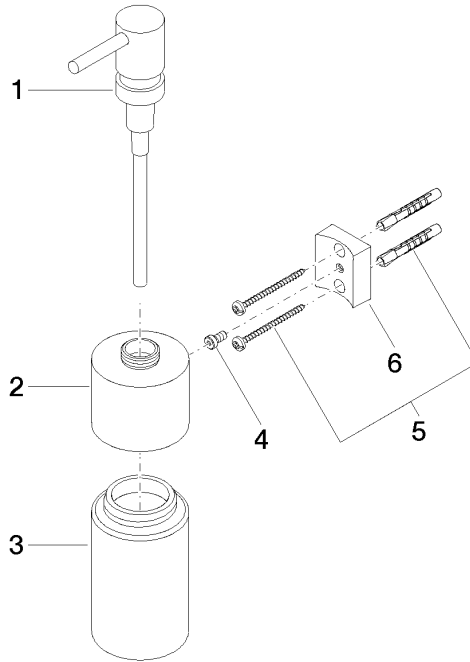

EDITION PRO Dispenser wall model - Brushed Chrome

---

83 435 626

Parts for other
finishes can be found
here: [Chrome](#)