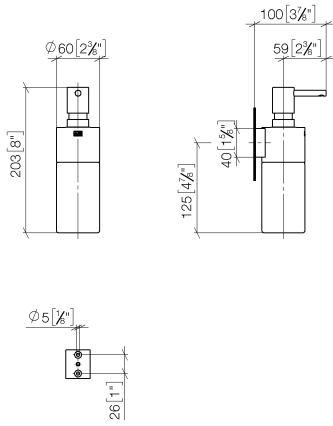

## EDITION PRO Dispenser wall model - Brushed Chrome

---

83 435 626

- bottle made of crystal glass, matt
- width 60mm
- height 203 mm
- 250 ml bottle
- 100mm projection

	Brushed Chrome	83 435 626-93
	Chrome	83 435 626-00
	Matte Black	83 435 626-33

# EDITION PRO Dispenser wall model - Brushed Chrome

83 435 626

mm [inches]

### Spare parts list

No.	Item Number	Name	Quantity used	Delivery time
	90 10 10 535 00-93	dispenser	6	20