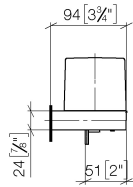

Dispenser wall model - Soft Black

83 435 832

- width 78mm
- height 108 mm
- 250 ml bottle
- 94mm projection

	Soft Black	83 435 832-69
	Chrome	83 435 832-00

Dispenser wall model - Soft Black

83 435 832

mm [inches]

No.	Item Number	Name	Quantity used	Delivery time
	05 30 31 025 00 90	fixing set	1	2