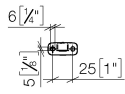

Dispenser wall model - Soft Black

83 435 832

- width 78mm
- height 108 mm
- 250 ml bottle
- 94mm projection

	Soft Black	83 435 832-69
	Chrome	83 435 832-00

Dispenser wall model - Soft Black

83 435 832

mm [inches]