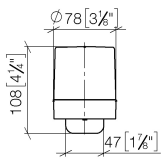

Dispenser wall model - Soft Black

83 435 832

- width 78mm
- height 108 mm
- 250 ml bottle
- 94mm projection

	Soft Black	83 435 832-69
	Chrome	83 435 832-00

Dispenser wall model - Soft Black

83 435 832

mm [inches]

No.	Item Number	Name	Quantity used	Delivery time
	05 30 31 025 00 90	fixing set	1	2