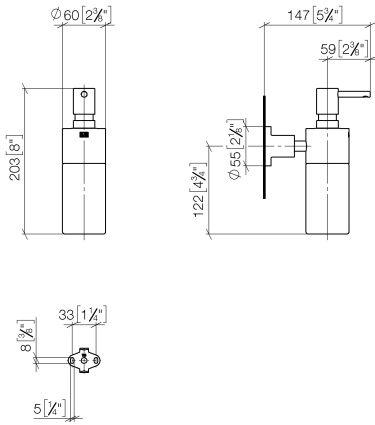

83 435 892 Product version from 4/1/2024

- bottle made of crystal glass, matt
- width 60mm
- height 200 mm
- rosette Ø 55 mm
- 250 ml bottle
- 144mm projection

	Chrome	83 435 892-00
	Brushed Platinum	83 435 892-06
	Platinum	83 435 892-08
	Dark Chrome	83 435 892-19
	Brushed Durabronze (23kt Gold)	83 435 892-28
	Matte Black	83 435 892-33
	Brushed Bronze	83 435 892-42
	Brushed Champagne (22kt Gold)	83 435 892-46
	Champagne (22kt Gold)	83 435 892-47
	Brushed Chrome	83 435 892-93
	Brushed Dark Platinum	83 435 892-99

83 435 892 Product version from 4/1/2024

mm [inches]

83 435 892 Product version from 4/1/2024

Parts for other finishes can be found here: Brushed Platinum

Spare parts list

No.	Item Number	Name	Quantity used	Delivery time
1	90 10 10 535 00-00	dispenser	1	30
2	90 10 10 529 00-00	base	1	10
3	90 90 04 001 00 82	glass	1	2
4	08 17 20 624-00	holder	1	10
5	04 31 11 113 00 90	pin	1	2
6	08 17 89 505-00	holder	1	10
7	09 30 11 046 90	disc	1	2
8	08 18 50 586 90	screw	1	2
9	09 23 10 026 90	nut	1	2
10	05 17 20 739 00 90	fixing set	1	2