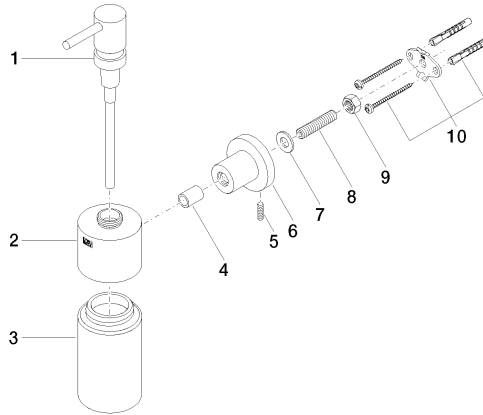

83 435 892 Product version from 4/1/2024

- bottle made of crystal glass, matt
- width 60mm
- height 200 mm
- rosette Ø 55 mm
- 250 ml bottle
- 144mm projection

	Chrome	83 435 892-00
	Brushed Platinum	83 435 892-06
	Platinum	83 435 892-08
	Dark Chrome	83 435 892-19
	Brushed Durabronze (23kt Gold)	83 435 892-28
	Matte Black	83 435 892-33
	Brushed Bronze	83 435 892-42
	Brushed Champagne (22kt Gold)	83 435 892-46
	Champagne (22kt Gold)	83 435 892-47
	Brushed Chrome	83 435 892-93
	Brushed Dark Platinum	83 435 892-99

83 435 892 Product version from 4/1/2024

mm [inches]

83 435 892 Product version from 4/1/2024

Parts for other finishes can be found here: Brushed Platinum

Spare parts list

No.	Item Number	Name	Quantity used	Delivery time
1	90 10 10 535 00-00	dispenser	1	30
2	90 10 10 529 00-00	base	1	10
3	90 90 04 001 00 82	glass	1	2
4	08 17 20 624-00	holder	1	10
5	04 31 11 113 00 90	pin	1	2
6	08 17 89 505-00	holder	1	10
7	09 30 11 046 90	disc	1	2
8	08 18 50 586 90	screw	1	2
9	09 23 10 026 90	nut	1	2
10	05 17 20 739 00 90	fixing set	1	2