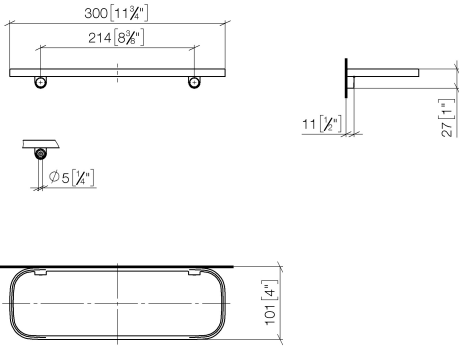

Shelf wall model - Brushed Dark Platinum

83 482 970 Product version from 10/1/2023

- width 300mm
- height 26 mm
- 100mm projection
- without grid element

	Brushed Dark Platinum	83 482 970-99
	Chrome	83 482 970-00
	Brushed Platinum	83 482 970-06
	Platinum	83 482 970-08
	Dark Chrome	83 482 970-19
	Light Gold	83 482 970-26
	Brushed Light Gold	83 482 970-27
	Brushed Durabronze (23kt Gold)	83 482 970-28
	Matte Black	83 482 970-33
	Brushed Bronze	83 482 970-42
	Brushed Champagne (22kt Gold)	83 482 970-46
	Champagne (22kt Gold)	83 482 970-47
	Brushed Chrome	83 482 970-93

Required miscellaneous

Grid element - Taupe 82 482 970-53
 ●plastic grid elements

Shelf wall model - Brushed Dark Platinum

83 482 970 Product version from 10/1/2023

mm [inches]

Shelf wall model - Brushed Dark Platinum