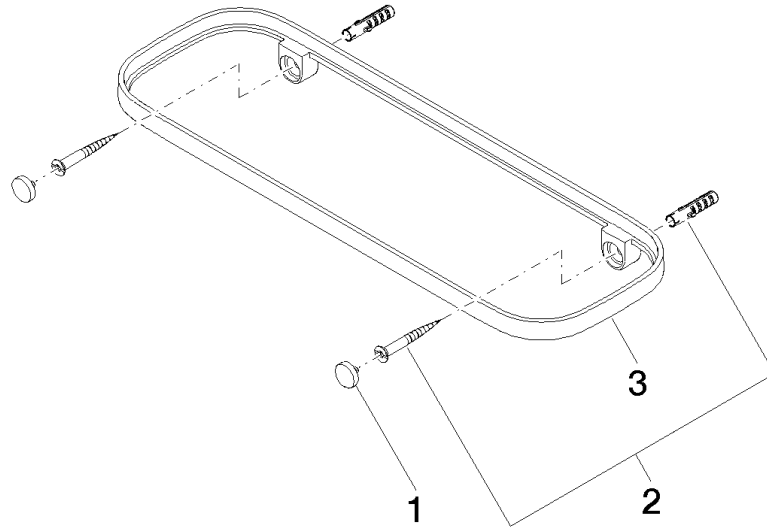

Shelf wall model - Brushed Dark Platinum

83 482 970 Product version from 10/1/2023

Parts for other finishes can be found here: [Chrome](#)

Spare parts list

No.	Item Number	Name	Quantity used	Delivery time
1	90 30 30 520 00-99	set	1	20
2	05 30 31 002 00 90	fixing set	1	2
3	08 17 97 578-99	holder	1	20