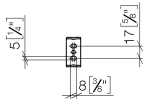

IMO Tissue holder without cover - Matte Black

IMO

83 500 670

- width 166mm
- height 60 mm
- 73mm projection

	Matte Black	83 500 670-33
	Chrome	83 500 670-00
	Brushed Platinum	83 500 670-06
	Dark Chrome	83 500 670-19
	Brushed Chrome	83 500 670-93

83 500 670

mm [inches]

83 500 670

Parts for other
finishes can be found
here: [Chrome](#)

83 500 670

Spare parts list