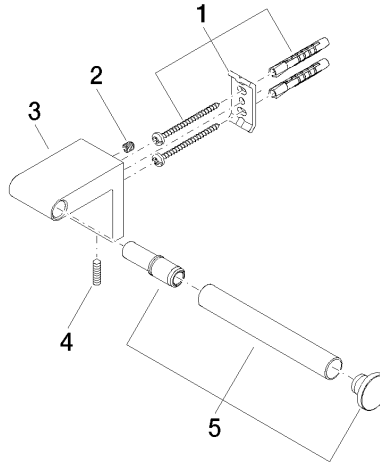

IMO Tissue holder without cover - Matte Black

IMO

83 500 670

- width 166mm
- height 60 mm
- 73mm projection

	Matte Black	83 500 670-33
	Chrome	83 500 670-00
	Brushed Platinum	83 500 670-06
	Dark Chrome	83 500 670-19
	Brushed Chrome	83 500 670-93

83 500 670

mm [inches]

83 500 670

Parts for other
finishes can be found
here: [Chrome](#)

83 500 670

Spare parts list