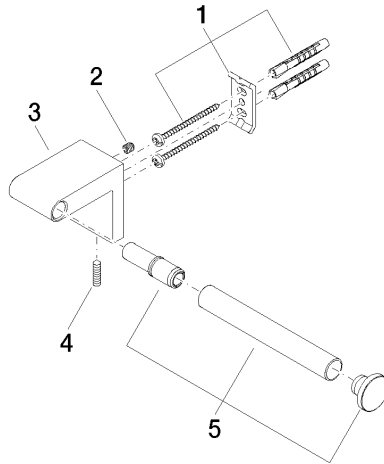

IMO Tissue holder without cover - Brushed Chrome

IMO

83 500 670

- width 166mm
- height 60 mm
- 73mm projection

	Brushed Chrome	83 500 670-93
	Chrome	83 500 670-00
	Brushed Platinum	83 500 670-06
	Dark Chrome	83 500 670-19
	Matte Black	83 500 670-33

83 500 670

mm [inches]

83 500 670

Product version from 4/1/2024

Parts for other
finishes can be found
here: [Chrome](#)

IMO Tissue holder without cover - Brushed Chrome

IMO

83 500 670

Spare parts list

Product version from 4/1/2024

No.	Item Number	Name	Quantity used	Delivery time
	05 17 20 736 00 90	fixing set	5	2