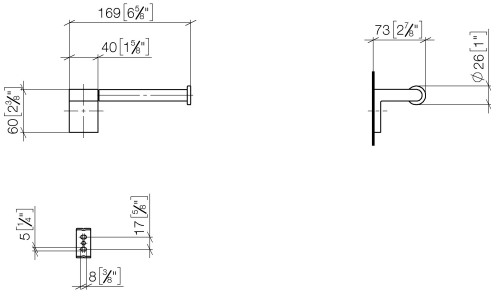

IMO Tissue holder without cover - Brushed Chrome

IMO

83 500 670

- width 166mm
- height 60 mm
- 73mm projection

	Brushed Chrome	83 500 670-93
	Chrome	83 500 670-00
	Brushed Platinum	83 500 670-06
	Dark Chrome	83 500 670-19
	Matte Black	83 500 670-33

83 500 670

mm [inches]

83 500 670

Product version from 4/1/2024

Parts for other
finishes can be found
here: [Chrome](#)

IMO Tissue holder without cover - Brushed Chrome

IMO

83 500 670

Spare parts list

Product version from 4/1/2024

No.	Item Number	Name	Quantity used	Delivery time
	05 17 20 736 00 90	fixing set	5	2