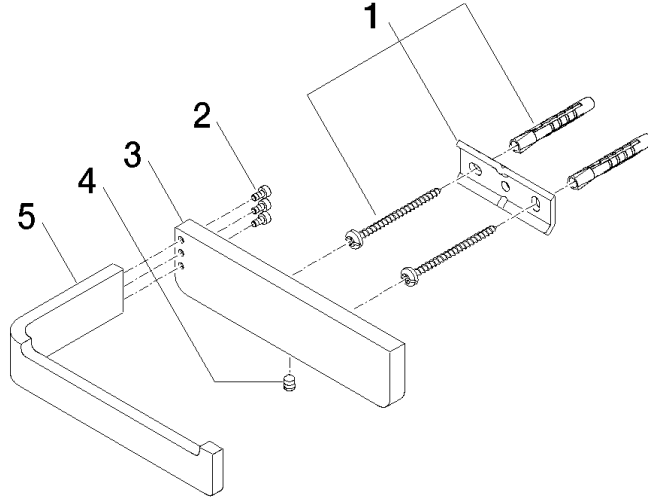

LULU Tissue holder without cover - Chrome

LULU

83 500 710

- width 140mm
- height 35 mm
- 87mm projection

	Chrome	83 500 710-00
	Brushed Platinum	83 500 710-06

83 500 710

mm [inches]

83 500 710

Parts for other
finishes can be found
here: Brushed
Platinum

LULU Tissue holder without cover - Chrome

LULU

83 500 710

Spare parts list

No.	Item Number	Name	Quantity used	Delivery time
	05 17 20 718 00 90	fixing set	5	2