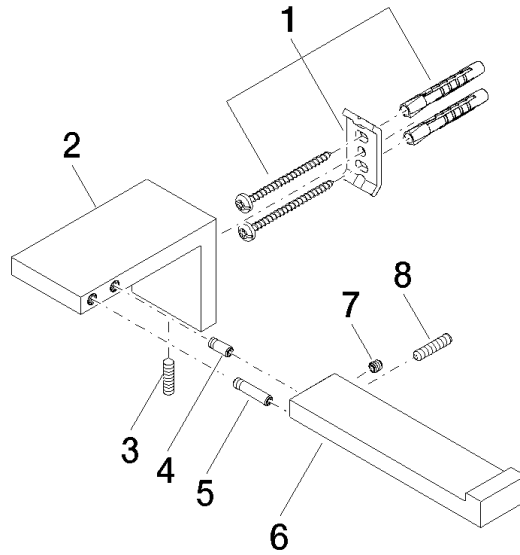

SYMETRICS Tissue holder without cover - Brushed Dark Platinum

IMO

83 500 980

- width 175mm
- height 60 mm
- 90mm projection

	Brushed Dark Platinum	83 500 980-99
	Chrome	83 500 980-00
	Brushed Platinum	83 500 980-06
	Platinum	83 500 980-08
	Brushed Durabronze (23kt Gold)	83 500 980-28
	Matte Black	83 500 980-33

83 500 980

mm [inches]

83 500 980

Parts for other  
finishes can be found  
here: [Chrome](#)

# SYMETRICS Tissue holder without cover - Brushed Dark Platinum

IMO

83 500 980

## Spare parts list

No.	Item Number	Name	Quantity used	Delivery time
	05 17 20 736 00 90	fixing set	8	2