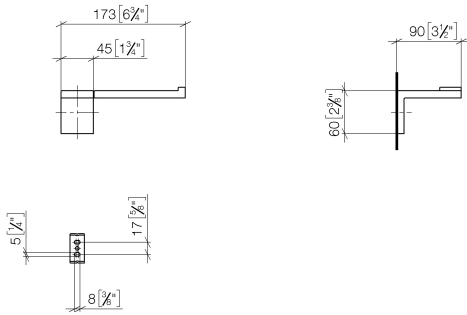

SYMETRICS Tissue holder without cover - Brushed Dark Platinum

IMO

83 500 980

- width 175mm
- height 60 mm
- 90mm projection

	Brushed Dark Platinum	83 500 980-99
	Chrome	83 500 980-00
	Brushed Platinum	83 500 980-06
	Platinum	83 500 980-08
	Brushed Durabronze (23kt Gold)	83 500 980-28
	Matte Black	83 500 980-33

83 500 980

mm [inches]

83 500 980

Parts for other  
finishes can be found  
here: [Chrome](#)

# SYMETRICS Tissue holder without cover - Brushed Dark Platinum

IMO

83 500 980

## Spare parts list

No.	Item Number	Name	Quantity used	Delivery time
	05 17 20 736 00 90	fixing set	8	2