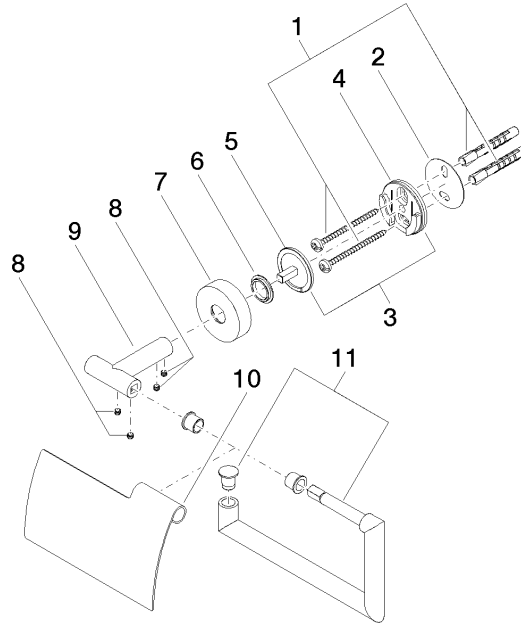

EDITION PRO Tissue holder with cover - Brushed Chrome

83 510 626

- width 150mm
- height 95 mm
- rosette Ø 40 mm
- 40mm projection

	Brushed Chrome	83 510 626-93
	Chrome	83 510 626-00
	Matte Black	83 510 626-33

EDITION PRO Tissue holder with cover - Brushed Chrome

83 510 626

mm [inches]

EDITION PRO Tissue holder with cover - Brushed Chrome

83 510 626

Parts for other
finishes can be found
here: [Chrome](#)

EDITION PRO Tissue holder with cover - Brushed Chrome

83 510 626

Spare parts list

No.	Item Number	Name	Quantity used	Delivery time
	05 30 31 025 00 90	fixing set	14	2