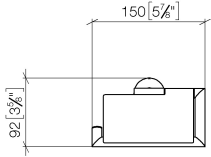

EDITION PRO Tissue holder with cover - Brushed Chrome

83 510 626

- width 150mm
- height 95 mm
- rosette Ø 40 mm
- 40mm projection

	Brushed Chrome	83 510 626-93
	Chrome	83 510 626-00
	Matte Black	83 510 626-33

EDITION PRO Tissue holder with cover - Brushed Chrome

83 510 626

mm [inches]

EDITION PRO Tissue holder with cover - Brushed Chrome

83 510 626

Parts for other
finishes can be found
here: [Chrome](#)

EDITION PRO Tissue holder with cover - Brushed Chrome