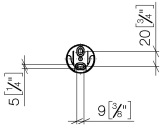

EDITION PRO Tissue holder with cover - Brushed Chrome

83 510 626

- width 150mm
- height 95 mm
- rosette Ø 40 mm
- 40mm projection

	Brushed Chrome	83 510 626-93
	Chrome	83 510 626-00
	Matte Black	83 510 626-33

EDITION PRO Tissue holder with cover - Brushed Chrome

83 510 626

mm [inches]

EDITION PRO Tissue holder with cover - Brushed Chrome

83 510 626

Parts for other
finishes can be found
here: [Chrome](#)

EDITION PRO Tissue holder with cover - Brushed Chrome