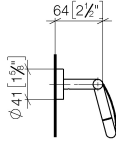

EDITION PRO Tissue holder with cover - Brushed Chrome

83 510 626

- width 150mm
- height 95 mm
- rosette Ø 40 mm
- 40mm projection

	Brushed Chrome	83 510 626-93
	Chrome	83 510 626-00
	Matte Black	83 510 626-33

EDITION PRO Tissue holder with cover - Brushed Chrome

83 510 626

mm [inches]

EDITION PRO Tissue holder with cover - Brushed Chrome

83 510 626

Parts for other
finishes can be found
here: [Chrome](#)

EDITION PRO Tissue holder with cover - Brushed Chrome

83 510 626

Spare parts list

No.	Item Number	Name	Quantity used	Delivery time
	05 30 31 025 00 90	fixing set	14	2