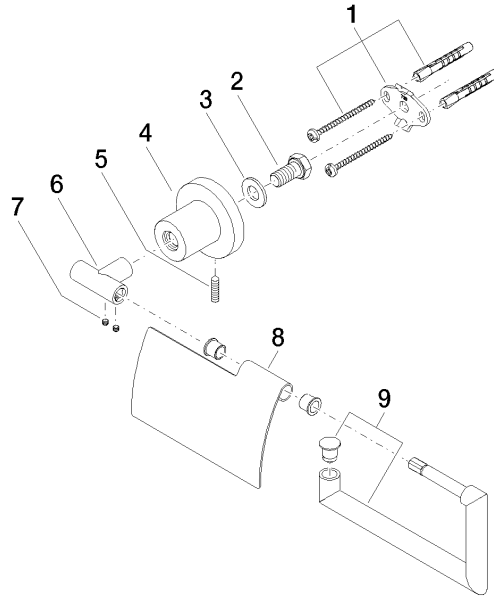

83 510 892

- width 152mm
- height 100 mm
- rosette Ø 55 mm
- 77mm projection

	Chrome	83 510 892-00
	Brushed Platinum	83 510 892-06
	Platinum	83 510 892-08
	Dark Chrome	83 510 892-19
	Brushed Durabronze (23kt Gold)	83 510 892-28
	Matte Black	83 510 892-33
	Brushed Bronze	83 510 892-42
	Brushed Champagne (22kt Gold)	83 510 892-46
	Champagne (22kt Gold)	83 510 892-47
	Brushed Chrome	83 510 892-93
	Brushed Dark Platinum	83 510 892-99

83 510 892

mm [inches]

83 510 892

Product version from 4/1/2024

Parts for other finishes can be found here: Brushed Platinum

TARA Tissue holder with cover - Chrome

TARA

83 510 892

Spare parts list

Product version from 4/1/2024

No.	Item Number	Name	Quantity used	Delivery time
	05 17 20 739 00 90	fixing set	10	2