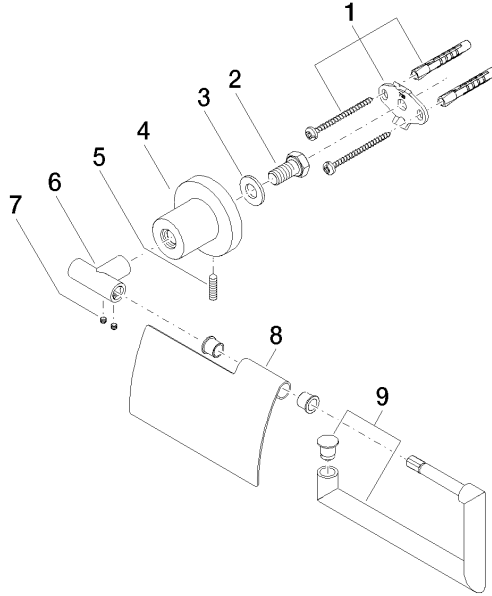

83 510 892

- width 152mm
- height 100 mm
- rosette Ø 55 mm
- 77mm projection

	Brushed Platinum	83 510 892-06
	Chrome	83 510 892-00
	Platinum	83 510 892-08
	Dark Chrome	83 510 892-19
	Brushed Durabronze (23kt Gold)	83 510 892-28
	Matte Black	83 510 892-33
	Brushed Bronze	83 510 892-42
	Brushed Champagne (22kt Gold)	83 510 892-46
	Champagne (22kt Gold)	83 510 892-47
	Brushed Chrome	83 510 892-93
	Brushed Dark Platinum	83 510 892-99

83 510 892

mm [inches]

83 510 892

Product version from 4/1/2024

Parts for other finishes can be found here: [Chrome](#)

TARA Tissue holder with cover - Brushed Platinum

TARA

83 510 892

Spare parts list

Product version from 4/1/2024

No.	Item Number	Name	Quantity used	Delivery time
	05 17 20 739 00 90	fixing set	10	2