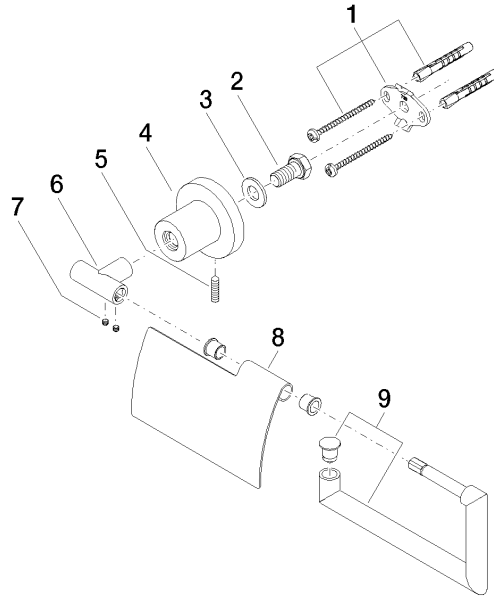

83 510 892

- width 152mm
- height 100 mm
- rosette Ø 55 mm
- 77mm projection

	Matte Black	83 510 892-33
	Chrome	83 510 892-00
	Brushed Platinum	83 510 892-06
	Platinum	83 510 892-08
	Dark Chrome	83 510 892-19
	Brushed Durabronze (23kt Gold)	83 510 892-28
	Brushed Bronze	83 510 892-42
	Brushed Champagne (22kt Gold)	83 510 892-46
	Champagne (22kt Gold)	83 510 892-47
	Brushed Chrome	83 510 892-93
	Brushed Dark Platinum	83 510 892-99

83 510 892

mm [inches]

83 510 892

Product version from 4/1/2024

Parts for other
finishes can be found
here: [Chrome](#)

TARA Tissue holder with cover - Matte Black

TARA

83 510 892

Spare parts list

Product version from 4/1/2024

No.	Item Number	Name	Quantity used	Delivery time
	05 17 20 739 00 90	fixing set	10	2