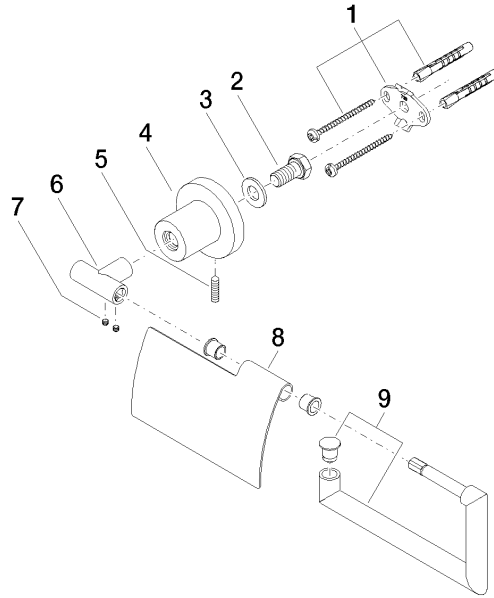

83 510 892

- width 152mm
- height 100 mm
- rosette Ø 55 mm
- 77mm projection

	Brushed Chrome	83 510 892-93
	Chrome	83 510 892-00
	Brushed Platinum	83 510 892-06
	Platinum	83 510 892-08
	Dark Chrome	83 510 892-19
	Brushed Durabronze (23kt Gold)	83 510 892-28
	Matte Black	83 510 892-33
	Brushed Bronze	83 510 892-42
	Brushed Champagne (22kt Gold)	83 510 892-46
	Champagne (22kt Gold)	83 510 892-47
	Brushed Dark Platinum	83 510 892-99

83 510 892

mm [inches]

83 510 892

Product version from 4/1/2024

Parts for other finishes can be found here: [Chrome](#)

TARA Tissue holder with cover - Brushed Chrome

TARA

83 510 892

Spare parts list

Product version from 4/1/2024

No.	Item Number	Name	Quantity used	Delivery time
	05 17 20 739 00 90	fixing set	10	2