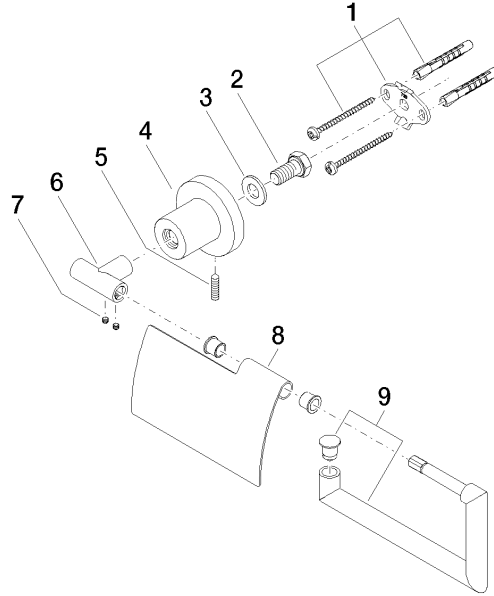

83 510 892

- width 152mm
- height 100 mm
- rosette Ø 55 mm
- 77mm projection

	Brushed Dark Platinum	83 510 892-99
	Chrome	83 510 892-00
	Brushed Platinum	83 510 892-06
	Platinum	83 510 892-08
	Dark Chrome	83 510 892-19
	Brushed Durabronze (23kt Gold)	83 510 892-28
	Matte Black	83 510 892-33
	Brushed Bronze	83 510 892-42
	Brushed Champagne (22kt Gold)	83 510 892-46
	Champagne (22kt Gold)	83 510 892-47
	Brushed Chrome	83 510 892-93

83 510 892

mm [inches]

83 510 892

Product version from 4/1/2024

Parts for other finishes can be found here: [Chrome](#)

TARA Tissue holder with cover - Brushed Dark Platinum

TARA

83 510 892

Spare parts list

Product version from 4/1/2024

No.	Item Number	Name	Quantity used	Delivery time
	05 17 20 739 00 90	fixing set	10	2