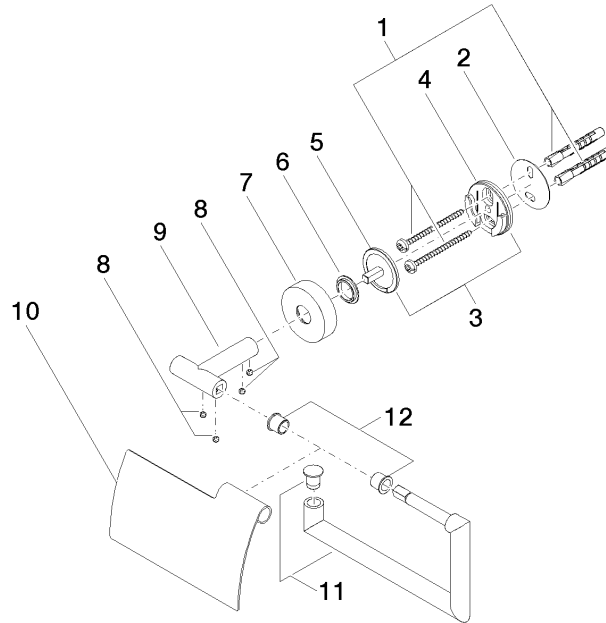

83 510 979 Product version from 7/1/2023

- width 150mm
- height 95 mm
- rosette Ø 40 mm
- 40mm projection

Fits: LISSÉ, META

	Matte Black	83 510 979-33
	Chrome	83 510 979-00
	Brushed Platinum	83 510 979-06
	Dark Chrome	83 510 979-19
	Light Gold	83 510 979-26
	Brushed Light Gold	83 510 979-27
	Brushed Bronze	83 510 979-42
	Brushed Champagne (22kt Gold)	83 510 979-46
	Champagne (22kt Gold)	83 510 979-47
	Brushed Chrome	83 510 979-93
	Brushed Dark Platinum	83 510 979-99

83 510 979 Product version from 7/1/2023

mm [inches]

83 510 979 Product version from 7/1/2023

Parts for other finishes can be found here: [Chrome](#)

Spare parts list

No.	Item Number	Name	Quantity used	Delivery time
1	05 30 31 025 00 90	fixing set	1	2
2	05 30 11 519 00 90	disc	1	2
3	05 17 97 501 01 90	fixing set	1	2
4	08 17 97 501 07	holder	1	2
5	08 17 97 559 90	holder	1	2
6	08 30 11 516 90	ring	1	2
7	08 27 97 500-33	rosette	1	30
8	90 31 11 038 00 90	pin	4	2
9	05 17 97 562 01-33	holder	1	30
10	08 11 02 514-33	lid	1	30
11	90 28 22 628 00-33	holder	1	30