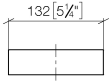

**Reserve tissue holder - Chrome**

MEM

83 590 780

- width 132mm
- height 35 mm
- 116mm projection

Fits: MEM, CYO

	Chrome	83 590 780-00
	Brushed Platinum	83 590 780-06
	Platinum	83 590 780-08
	Dark Chrome	83 590 780-19
	Brushed Durabronze (23kt Gold)	83 590 780-28
	Brushed Champagne (22kt Gold)	83 590 780-46
	Champagne (22kt Gold)	83 590 780-47
	Brushed Dark Platinum	83 590 780-99

83 590 780

mm [inches]

83 590 780

Parts for other  
finishes can be found  
here: Brushed  
Platinum