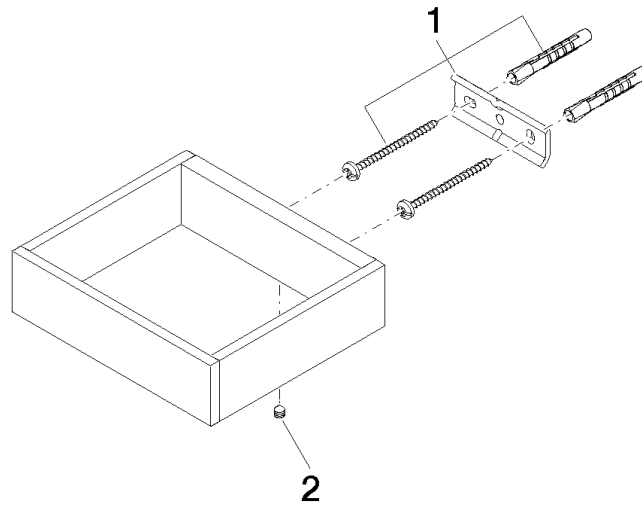

**Reserve tissue holder - Chrome**

MEM

83 590 780

- width 132mm
- height 35 mm
- 116mm projection

Fits: MEM, CYO

	Chrome	83 590 780-00
	Brushed Platinum	83 590 780-06
	Platinum	83 590 780-08
	Dark Chrome	83 590 780-19
	Brushed Durabronze (23kt Gold)	83 590 780-28
	Brushed Champagne (22kt Gold)	83 590 780-46
	Champagne (22kt Gold)	83 590 780-47
	Brushed Dark Platinum	83 590 780-99

83 590 780

mm [inches]

83 590 780

Parts for other  
finishes can be found  
here: Brushed  
Platinum

## Reserve tissue holder - Chrome

MEM

83 590 780

### Spare parts list

No.	Item Number	Name	Quantity used	Delivery time
	05 17 20 718 00 90	fixing set	2	2