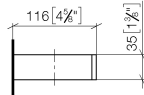

**Reserve tissue holder - Chrome**

MEM

83 590 780

- width 132mm
- height 35 mm
- 116mm projection

Fits: MEM, CYO

	Chrome	83 590 780-00
	Brushed Platinum	83 590 780-06
	Platinum	83 590 780-08
	Dark Chrome	83 590 780-19
	Brushed Durabronze (23kt Gold)	83 590 780-28
	Brushed Champagne (22kt Gold)	83 590 780-46
	Champagne (22kt Gold)	83 590 780-47
	Brushed Dark Platinum	83 590 780-99

83 590 780

mm [inches]

83 590 780

Parts for other  
finishes can be found  
here: Brushed  
Platinum