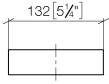

Reserve tissue holder - Platinum

MEM

83 590 780

- width 132mm
- height 35 mm
- 116mm projection

Fits: MEM, CYO

	Platinum	83 590 780-08
	Chrome	83 590 780-00
	Brushed Platinum	83 590 780-06
	Dark Chrome	83 590 780-19
	Brushed Durabronze (23kt Gold)	83 590 780-28
	Brushed Champagne (22kt Gold)	83 590 780-46
	Champagne (22kt Gold)	83 590 780-47
	Brushed Dark Platinum	83 590 780-99

83 590 780

mm [inches]

83 590 780

Parts for other
finishes can be found
here: [Chrome](#)

Reserve tissue holder - Platinum

MEM

83 590 780

Spare parts list