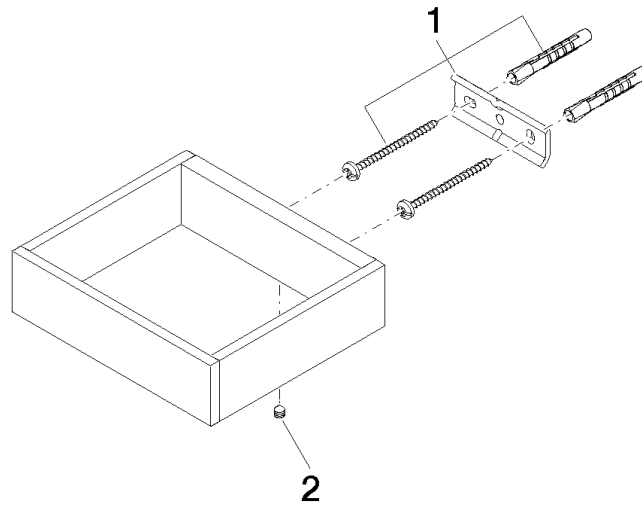

Reserve tissue holder - Platinum

MEM

83 590 780

- width 132mm
- height 35 mm
- 116mm projection

Fits: MEM, CYO

	Platinum	83 590 780-08
	Chrome	83 590 780-00
	Brushed Platinum	83 590 780-06
	Dark Chrome	83 590 780-19
	Brushed Durabronze (23kt Gold)	83 590 780-28
	Brushed Champagne (22kt Gold)	83 590 780-46
	Champagne (22kt Gold)	83 590 780-47
	Brushed Dark Platinum	83 590 780-99

83 590 780

mm [inches]

83 590 780

Parts for other
finishes can be found
here: [Chrome](#)

Reserve tissue holder - Platinum

MEM

83 590 780

Spare parts list

No.	Item Number	Name	Quantity used	Delivery time
	05 17 20 718 00 90	fixing set	2	2