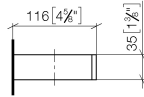

Reserve tissue holder - Platinum

MEM

83 590 780

- width 132mm
- height 35 mm
- 116mm projection

Fits: MEM, CYO

	Platinum	83 590 780-08
	Chrome	83 590 780-00
	Brushed Platinum	83 590 780-06
	Dark Chrome	83 590 780-19
	Brushed Durabronze (23kt Gold)	83 590 780-28
	Brushed Champagne (22kt Gold)	83 590 780-46
	Champagne (22kt Gold)	83 590 780-47
	Brushed Dark Platinum	83 590 780-99

83 590 780

mm [inches]

83 590 780

Parts for other
finishes can be found
here: [Chrome](#)

Reserve tissue holder - Platinum

MEM

83 590 780

Spare parts list