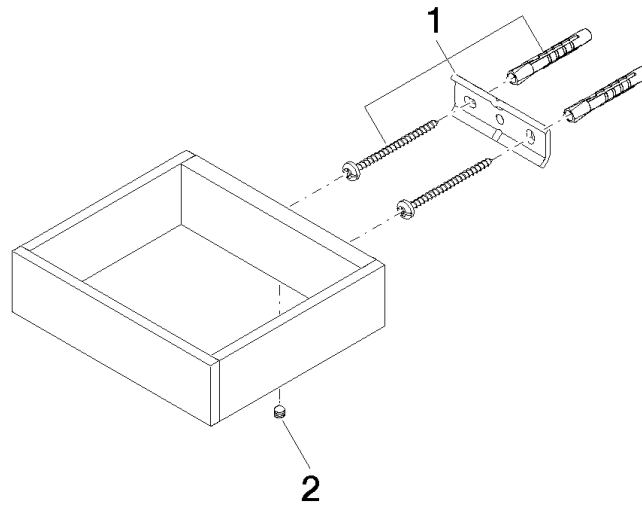

Reserve tissue holder - Brushed Durabronz (23kt Gold)

MEM

83 590 780

- width 132mm
- height 35 mm
- 116mm projection

Fits: MEM, CYO

	Brushed Durabronz (23kt Gold)	83 590 780-28
	Chrome	83 590 780-00
	Brushed Platinum	83 590 780-06
	Platinum	83 590 780-08
	Dark Chrome	83 590 780-19
	Brushed Champagne (22kt Gold)	83 590 780-46
	Champagne (22kt Gold)	83 590 780-47
	Brushed Dark Platinum	83 590 780-99

Reserve tissue holder - Brushed Durabronz (23kt Gold)

MEM

83 590 780

mm [inches]

83 590 780

Parts for other
finishes can be found
here: Chrome

Reserve tissue holder - Brushed Durabrass (23kt Gold)

MEM

83 590 780

Spare parts list

No.	Item Number	Name	Quantity used	Delivery time
	05 17 20 718 00 90	fixing set	2	2