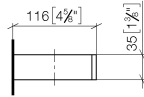

Reserve tissue holder - Brushed Champagne (22kt Gold)

MEM

83 590 780

- width 132mm
- height 35 mm
- 116mm projection

Fits: MEM, CYO

	Brushed Champagne (22kt Gold)	83 590 780-46
	Chrome	83 590 780-00
	Brushed Platinum	83 590 780-06
	Platinum	83 590 780-08
	Dark Chrome	83 590 780-19
	Brushed Durabronze (23kt Gold)	83 590 780-28
	Champagne (22kt Gold)	83 590 780-47
	Brushed Dark Platinum	83 590 780-99

83 590 780

mm [inches]

83 590 780

Parts for other
finishes can be found
here: [Chrome](#)

Reserve tissue holder - Brushed Champagne (22kt Gold)

MEM

83 590 780

Spare parts list