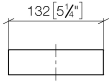

Reserve tissue holder - Brushed Champagne (22kt Gold)

MEM

83 590 780

- width 132mm
- height 35 mm
- 116mm projection

Fits: MEM, CYO

	Brushed Champagne (22kt Gold)	83 590 780-46
	Chrome	83 590 780-00
	Brushed Platinum	83 590 780-06
	Platinum	83 590 780-08
	Dark Chrome	83 590 780-19
	Brushed Durabronze (23kt Gold)	83 590 780-28
	Champagne (22kt Gold)	83 590 780-47
	Brushed Dark Platinum	83 590 780-99

83 590 780

mm [inches]

83 590 780

Parts for other
finishes can be found
here: [Chrome](#)

Reserve tissue holder - Brushed Champagne (22kt Gold)

MEM

83 590 780

Spare parts list