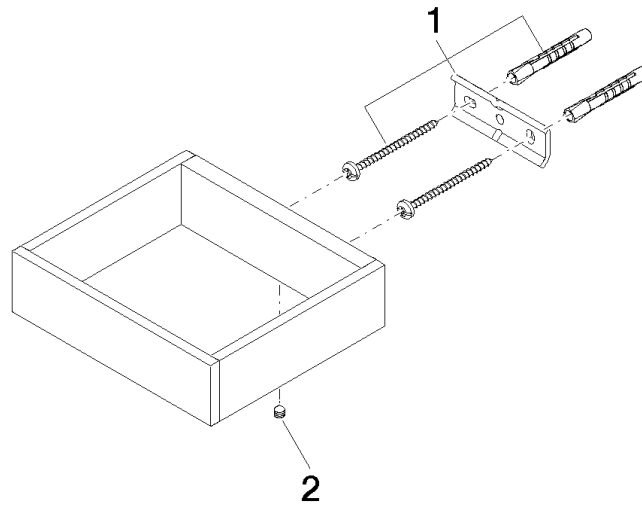

Reserve tissue holder - Brushed Champagne (22kt Gold)

MEM

83 590 780

- width 132mm
- height 35 mm
- 116mm projection

Fits: MEM, CYO

	Brushed Champagne (22kt Gold)	83 590 780-46
	Chrome	83 590 780-00
	Brushed Platinum	83 590 780-06
	Platinum	83 590 780-08
	Dark Chrome	83 590 780-19
	Brushed Durabronze (23kt Gold)	83 590 780-28
	Champagne (22kt Gold)	83 590 780-47
	Brushed Dark Platinum	83 590 780-99

83 590 780

mm [inches]

83 590 780

Parts for other
finishes can be found
here: [Chrome](#)

Reserve tissue holder - Brushed Champagne (22kt Gold)

MEM

83 590 780

Spare parts list

No.	Item Number	Name	Quantity used	Delivery time
	05 17 20 718 00 90	fixing set	2	2